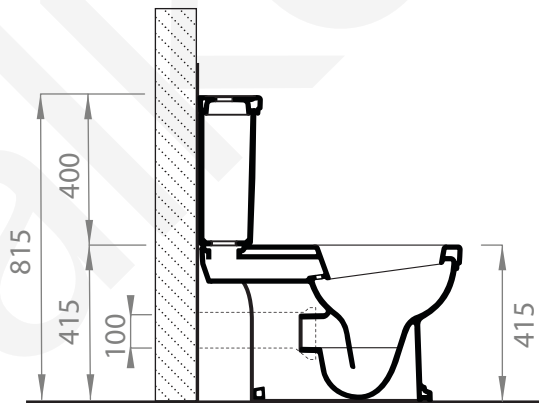

A98.75

TOILET SUITE

4 STAR/4.5Lpm WELS RATING or 4 STAR/3Lpm WELS RATING

COMES WITH:
STANDARD WHITE SOFT-CLOSE SEAT

A98.75.97
BLACK SOFT-CLOSE SEAT

FLUSHING CONNECTION

S-TRAP STANDARD

NOTE: P-TRAP SUPPLIED BY OTHERS

BACK VIEW

BACK WATER ENTRY

TOP VIEW

A98.75

TOILET SUITE

4 STAR/4.5Lpm WELS RATING or 4 STAR/3Lpm WELS RATING