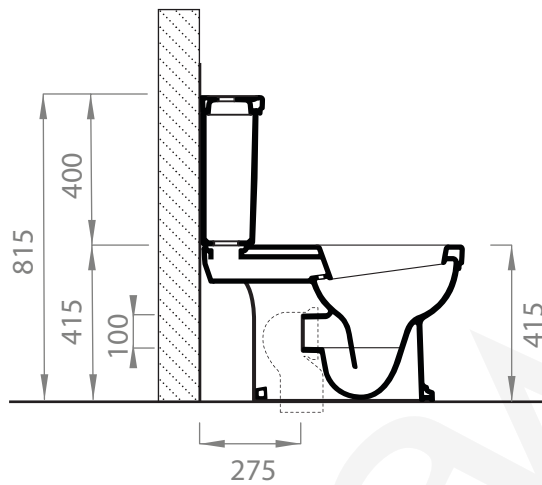

A98.75

TOILET SUITE

4 STAR/4.5Lpm WELS RATING or 4 STAR/3Lpm WELS RATING

COMES WITH:
STANDARD WHITE SOFT-CLOSE SEAT

A98.75.97
BLACK SOFT-CLOSE SEAT

FLUSHING CONNECTION

S-TRAP STANDARD

NOTE: P-TRAP SUPPLIED BY OTHERS

BACK VIEW

BACK WATER ENTRY

TOP VIEW

A98.75

TOILET SUITE

4 STAR/4.5Lpm WELS RATING or 4 STAR/3Lpm WELS RATING