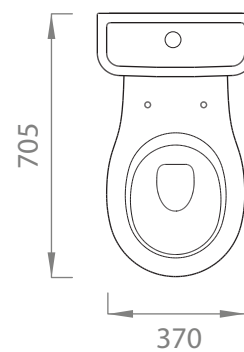

A98.75

TOILET SUITE

4 STAR/4.5Lpm WELS RATING or 4 STAR/3Lpm WELS RATING

COMES WITH:
STANDARD WHITE SOFT-CLOSE SEAT

A98.75.97
BLACK SOFT-CLOSE SEAT

FLUSHING CONNECTION

S-TRAP STANDARD

NOTE: P-TRAP SUPPLIED BY OTHERS

BACK VIEW

BACK WATER ENTRY

TOP VIEW

A98.75

TOILET SUITE

4 STAR/4.5Lpm WELS RATING or 4 STAR/3Lpm WELS RATING