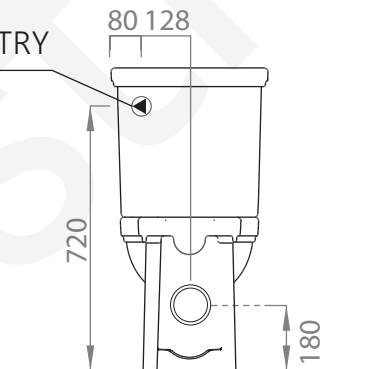

A98.75

TOILET SUITE

4 STAR/4.5Lpm WELS RATING or 4 STAR/3Lpm WELS RATING

COMES WITH:
STANDARD WHITE SOFT-CLOSE SEAT

A98.75.97
BLACK SOFT-CLOSE SEAT

FLUSHING CONNECTION

S-TRAP STANDARD

NOTE: P-TRAP SUPPLIED BY OTHERS

BACK VIEW

BACK WATER ENTRY

TOP VIEW

A98.75

TOILET SUITE

4 STAR/4.5Lpm WELS RATING or 4 STAR/3Lpm WELS RATING