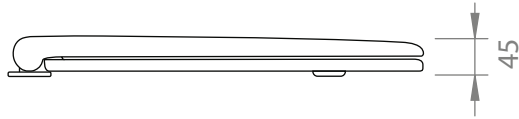

A98.75

TOILET SUITE

4 STAR/4.5Lpm WELS RATING or 4 STAR/3Lpm WELS RATING

COMES WITH:
STANDARD WHITE SOFT-CLOSE SEAT

A98.75.97
BLACK SOFT-CLOSE SEAT

FLUSHING CONNECTION

S-TRAP STANDARD

NOTE: P-TRAP SUPPLIED BY OTHERS

BACK VIEW

BACK WATER ENTRY

TOP VIEW

A98.75

TOILET SUITE

4 STAR/4.5Lpm WELS RATING or 4 STAR/3Lpm WELS RATING