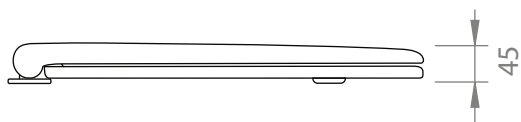

### TOILET SUITE

4 STAR/4.5Lpm WELS RATING or 4 STAR/3Lpm WELS RATING

COMES WITH:  
STANDARD WHITE SOFT-CLOSE SEAT

**A98.75.97**  
BLACK SOFT-CLOSE SEAT

FLUSHING CONNECTION

S-TRAP STANDARD

NOTE: P-TRAP SUPPLIED BY OTHERS

BACK VIEW

BACK WATER ENTRY

TOP VIEW