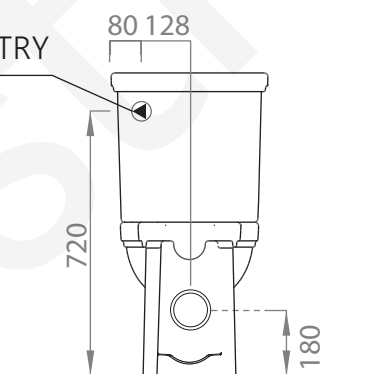

### TOILET SUITE

4 STAR/4.5Lpm WELS RATING or 4 STAR/3Lpm WELS RATING

COMES WITH:  
STANDARD WHITE SOFT-CLOSE SEAT

**A98.75.97**  
BLACK SOFT-CLOSE SEAT

FLUSHING CONNECTION

S-TRAP STANDARD

NOTE: P-TRAP SUPPLIED BY OTHERS

BACK VIEW

BACK WATER ENTRY

TOP VIEW