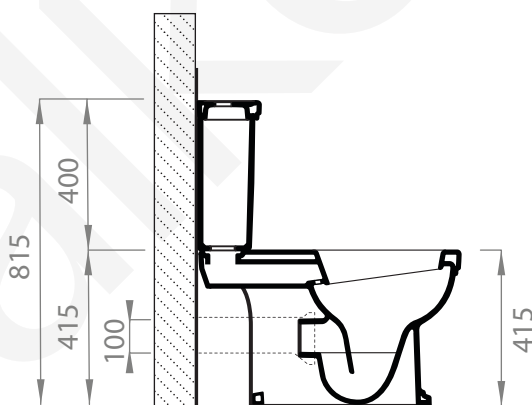

### TOILET SUITE

4 STAR/4.5Lpm WELS RATING or 4 STAR/3Lpm WELS RATING

COMES WITH:  
STANDARD WHITE SOFT-CLOSE SEAT

**A98.75.97**  
BLACK SOFT-CLOSE SEAT

FLUSHING CONNECTION

S-TRAP STANDARD

NOTE: P-TRAP SUPPLIED BY OTHERS

BACK VIEW

BACK WATER ENTRY

TOP VIEW