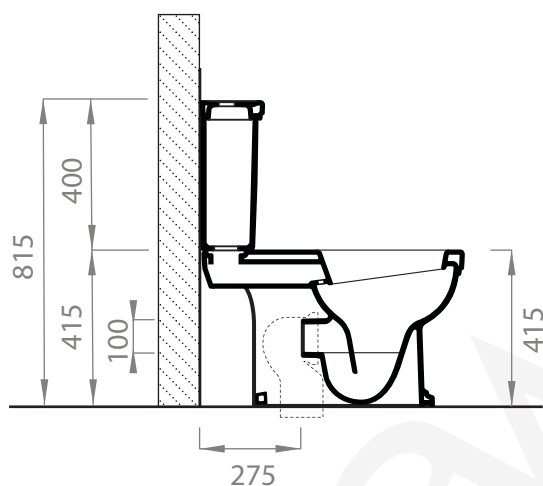

### TOILET SUITE

4 STAR/4.5Lpm WELS RATING or 4 STAR/3Lpm WELS RATING

COMES WITH:  
STANDARD WHITE SOFT-CLOSE SEAT

**A98.75.97**  
BLACK SOFT-CLOSE SEAT

FLUSHING CONNECTION

S-TRAP STANDARD

NOTE: P-TRAP SUPPLIED BY OTHERS

BACK VIEW

BACK WATER ENTRY

TOP VIEW