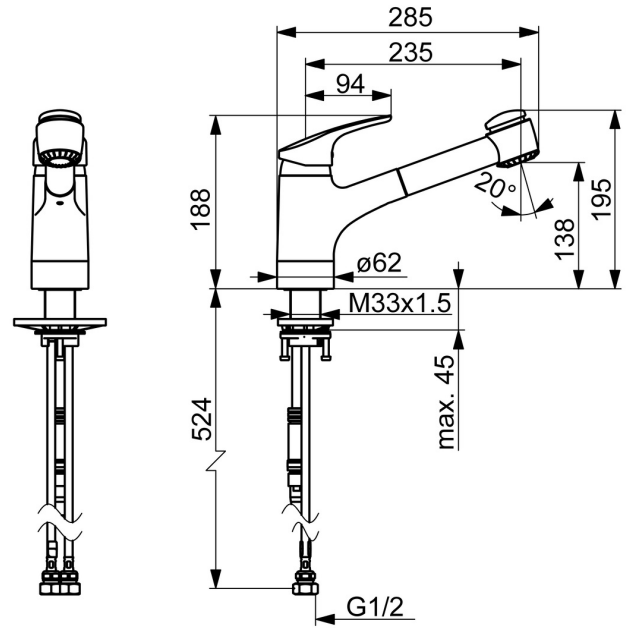

EAN: 4015474278264
static.hansa.com/013822830037

- Kitchen
- Single-lever
- Deck mounted
- Chrome
- Swivel spout, Pull-out model
- Hot/Cold symbols, Single operating lever/handle
- Flexible inlet pipes

Technical data

Technical properties

DN-size (nominal dimension)	DN15
Hot water supply	max. +70°C
Working pressure	0.5-10 bar
Connection size	G1/2
Projection	235 mm

Regulations

EN standard	EN 817
-------------	---------------