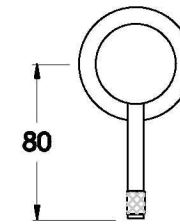

YOKATO HOB MIXER WITH KNURLED LEVER

1.9348.02.7.XX

PRODUCT DIMENSIONS:

Front view

Side view:

Topview:

41-44mm Ø cutout required in hob