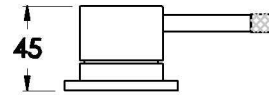

YOKATO HOB MIXER WITH KNURLED LEVER

1.9348.02.7.XX

PRODUCT DIMENSIONS:

Front view

Side view:

Topview:

41-44mm Ø cutout required in hob