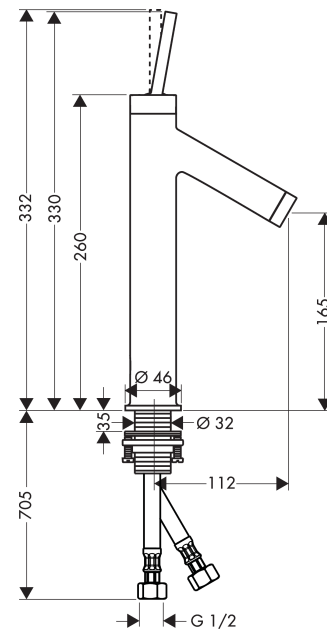

AXOR Starck
Single lever basin mixer 170 without pull-rod
 Surfaces: **Chrome** Article Number: **10123003**

Description

product features

- ComfortZone 170
- projection 112 mm
- normal spray
- flow rate at 3 bar: 5 l/min
- joystick ceramic cartridge
- suitable for continuous flow water heaters
- connection dimension: DN15

Technology

Product image

Scale drawing

AXOR Starck
Single lever basin mixer 170 without pull-rod
 Surfaces: **Chrome** Article Number: **10123003**

Flowchart