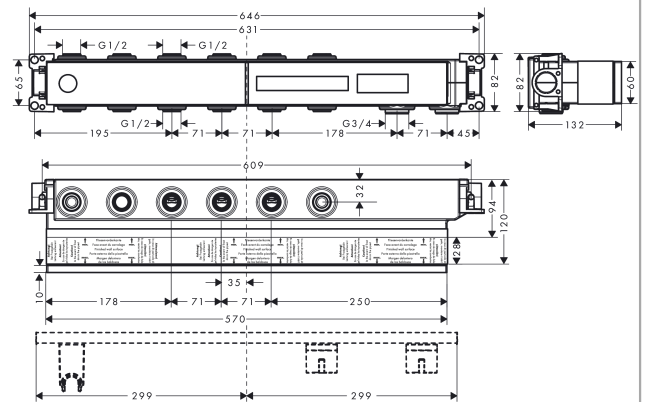

**RainSelect**

**Basic set for 4 functions**

Finish: n.a. Article Number: **15312180**

**Description**

**product features**

- 4 functions
- connection thread Rp ¾
- connection dimension: DN15/DN20
- horizontal installation
- sound-decoupled installation
- minimum mounting depth: 87 mm
- maximum mounting depth: 122 mm

**Certificates / Sustainability**

**Product image**

**Scale drawing**

**RainSelect**

**Basic set for 4 functions**

Finish: n.a. Article Number: **15312180**

**Installation examples**

**RainSelect**  
1531218X / 15357XXX