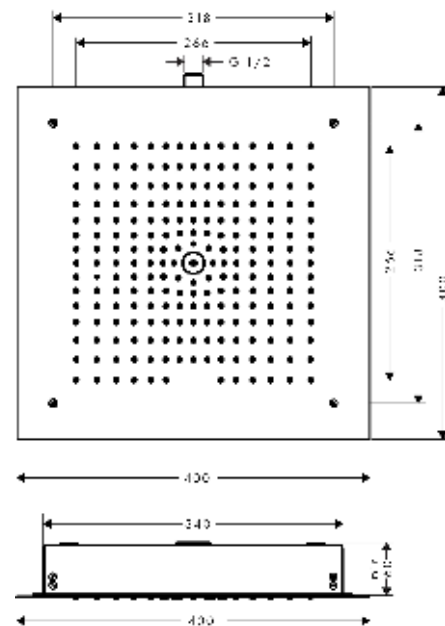

**Raindance E**

**Overhead shower 400/400 1jet EcoSmart 9 l/min**

Surfaces: **Chrome** Article Number: **26253000**

**Description**

**product features**

- shower head size: 400 x 400 mm
- spray type: RainAir (rain spray enriched with air)
- flow rate RainAir spray (at 3 bar): 8 l/min
- material spray disc: metal
- installation: flush with the ceiling
- scope of supply: overhead shower, mounting material, assembly instruction
- not included: basic set

**Technology**

**Certificates**

**Product image**

**Scale drawing**

**Flowchart**

The flow curve was measured in combination with the respective fittings and is intended to give a general impression of the flow rate. It does not reflect actual application conditions.