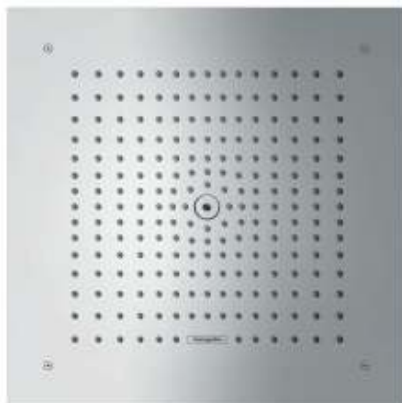

**Raindance E**

**Overhead shower 400/400 1jet EcoSmart 9 l/min**

Surfaces: **Chrome** Article Number: **26253000**

**Description**

**product features**

- shower head size: 400 x 400 mm
- spray type: RainAir (rain spray enriched with air)
- flow rate RainAir spray (at 3 bar): 8 l/min
- material spray disc: metal
- installation: flush with the ceiling
- scope of supply: overhead shower, mounting material, assembly instruction
- not included: basic set

**Technology**

**Certificates**

**Product image**

**Scale drawing**

**Flowchart**

The flow curve was measured in combination with the respective fittings and is intended to give a general impression of the flow rate. It does not reflect actual application conditions.