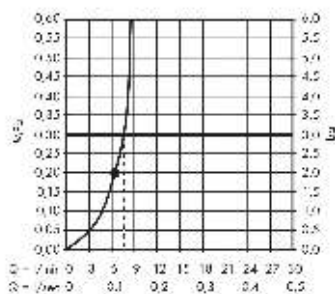

**Raindance E**

**Overhead shower 400/400 1jet EcoSmart 9 l/min**

Surfaces: **Chrome** Article Number: **26253000**

**Description**

**product features**

- shower head size: 400 x 400 mm
- spray type: RainAir (rain spray enriched with air)
- flow rate RainAir spray (at 3 bar): 8 l/min
- material spray disc: metal
- installation: flush with the ceiling
- scope of supply: overhead shower, mounting material, assembly instruction
- not included: basic set

**Technology**

**Certificates**

**Product image**

**Scale drawing**

**Flowchart**

The flow curve was measured in combination with the respective fittings and is intended to give a general impression of the flow rate. It does not reflect actual application conditions.