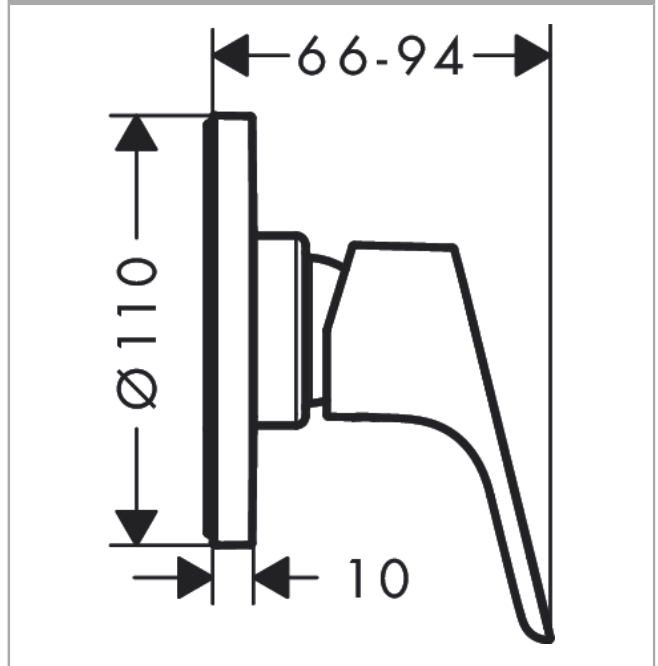

Focus

Single lever shower mixer for concealed installation

Surfaces: **Chrome** Article Number: **31961000**

Description

product features

- connection type: basic set
- flow rate at 3 bar: 28,7 l/min
- min. operating pressure: 1 bar
- max. operating pressure: 10 bar
- scope of supply: single lever shower mixer, mounting material, assembly instruction
- not included: basic set

Product image

Scale drawing

Flowchart