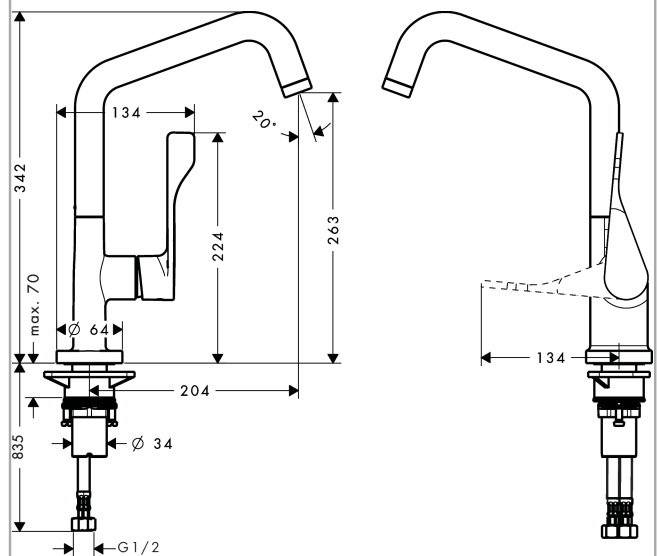

AXOR Citterio
Single lever kitchen mixer
 Surfaces: **Chrome** Article Number: **39850003**

Description

product features

- swivel range adjustable in 3 steps 110°, 150° or 360°
- normal spray
- connection dimension: DN15
- flow rate 7 l/min
- ceramic cartridge
- connection type: G ½ connections
- integrated non-return valve
- suitable for continuous flow water heaters

Technology

Product image

Scale drawing

AXOR Citterio
Single lever kitchen mixer
Surfaces: **Chrome** Article Number: **39850003**

Flowchart

AXOR Citterio
Single lever kitchen mixer
 Surfaces: **Chrome** Article Number: **39850003**

Spare part list

Year of production: >06/17

Pos.	Description	Article Number	PC	PU
1	spout cpl.	98604000	0	1
2	aerator M24x1 (7 l/min)	94005000	0	1
3	O-Ring 14x2,5	98189000	0	1
4	axialring	97558000	0	1
5	screw	97662000	0	1
6	set of locating rings (110° / 150°)	98486000	0	1
7	handle	39891000	0	1
8	hollow set screw M6x10 DIN 916	96029000	0	1
9	screw cover	96338000	0	1
10	flange	98603000	0	1
11	nut	96461000	0	1
12	O-ring 37x2	92115000	0	1
13	cartridge, assy	92730000	0	1
14	seal	95008000	0	1
15	support	97523000	0	1
16	fixing set (Ø 34)	95049000	0	1
17	lever collar	97548000	0	1
18	connection hose 900 mm M8x0,75 G½	97489000	0	1
19	O-ring 7x1,5	98422000	0	1