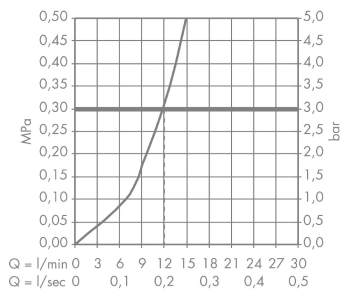

AXOR Citterio
Single lever kitchen mixer
Surfaces: **Chrome** Article Number: **39850003**

Flowchart