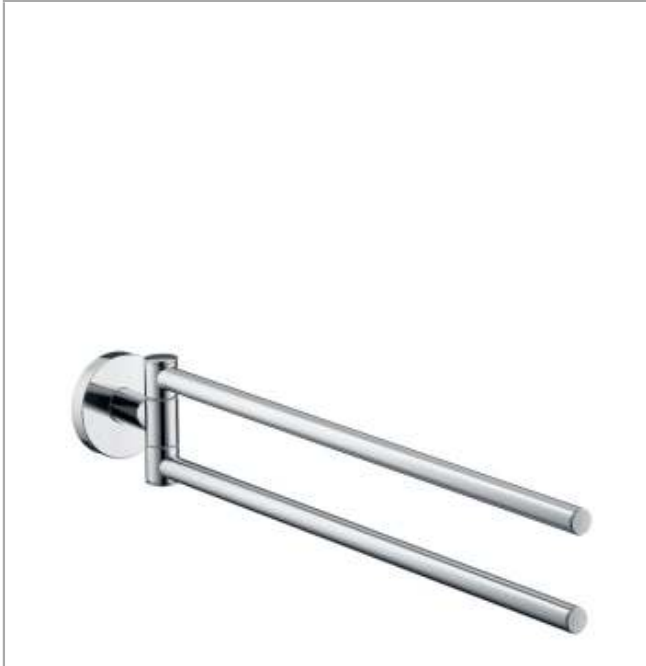

Logis

Towel holder twin-handle

Surfaces: **Chrome** Article Number: **40512000**

Description

product features

- length 445 mm
- wall-mounted
- material holder: metal
- swivelling
- scope of supply: towel holder, escutcheon, mounting material, assembly instruction

Product image

Scale drawing