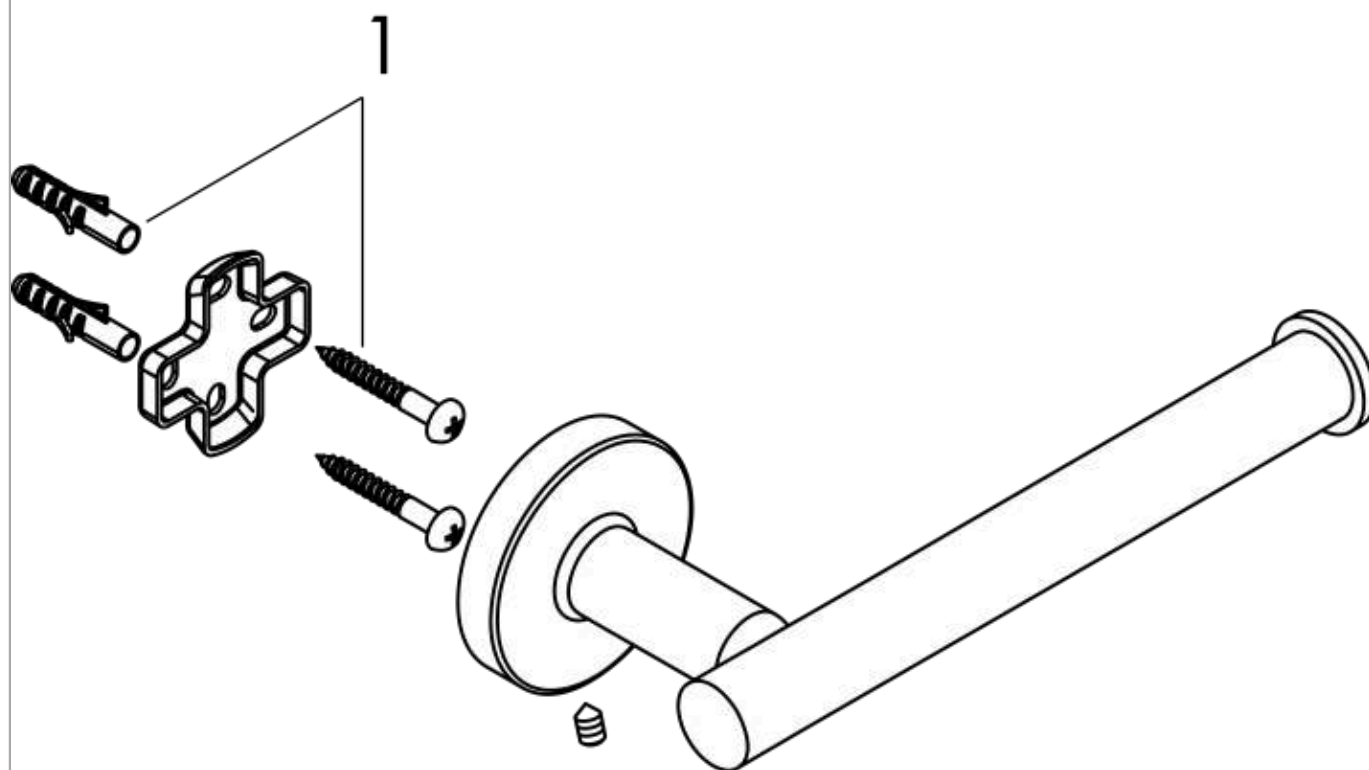

**Logis Universal
Spare roll holder**

Surfaces: **Chrome** Article Number: **41726000**

Description

product features

- material: brass
- material holder: metal
- wall-mounted

Product image

Scale drawing

Logis Universal
Spare roll holder
 Surfaces: **Chrome**

Article Number: **41726000**

Exploded Drawing

Year of production: >04/18

**Logis Universal
Spare roll holder**

Surfaces: **Chrome** Article Number: **41726000**

Spare part list

Year of production: >04/18

Pos.	Description	Article Number	Price	PU
1	mounting set	40915000	-	1