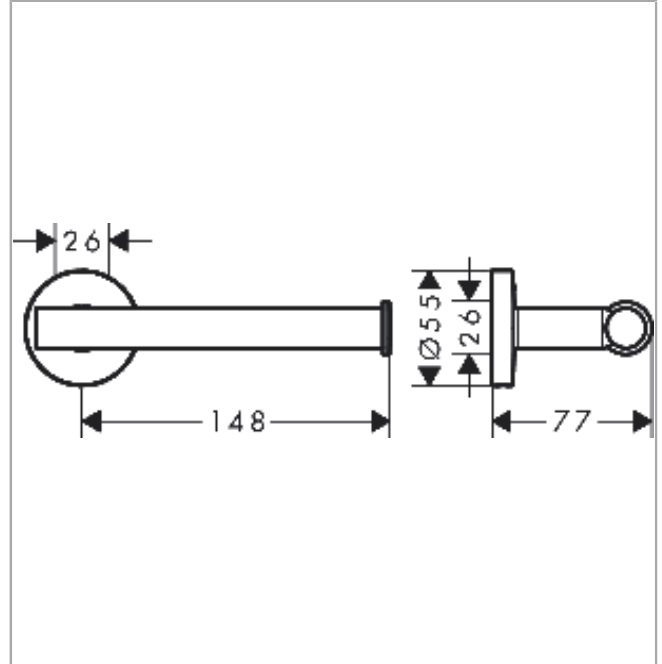

**Logis Universal
Spare roll holder**

Surfaces: **Chrome** Article Number: **41726000**

Description

product features

- material: brass
- material holder: metal
- wall-mounted

Product image

Scale drawing

Logis Universal
Spare roll holder
 Surfaces: **Chrome**

Article Number: **41726000**

Exploded Drawing

Year of production: >04/18

**Logis Universal
Spare roll holder**

Surfaces: **Chrome** Article Number: **41726000**

Spare part list

Year of production: >04/18

Pos.	Description	Article Number	Price	PU
1	mounting set	40915000	-	1