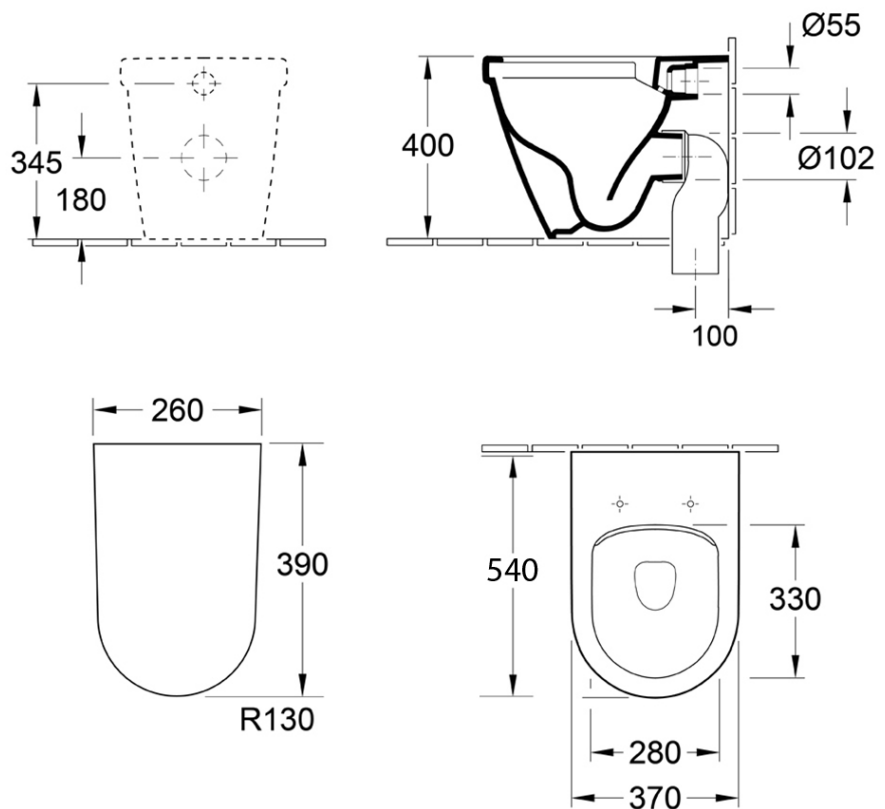

Architectura 2.0 DirectFlush Wall Faced Toilet

S Trap

Product Image

Product Details

Code: 5690R101S4DB
Brand: Villeroy & Boch
Range: Architectura 2.0
Warranty: 10 Years*
Product Width: 370 mm
Product Depth: 540 mm
WELS: 4 Star 3.5 LPM, Reg #: L05245

Additional Features

Technical Specification

Required Product

Matching In wall Cistern

Recommended Products

ViConnect 92233300 or 92233400
 Cisterns with matching E100 E200 or
 E300 Flush Plates

Additional Notes

- Villeroy & Boch Direct Flush Rimless Technology
- Soft Close Seat

Installation Instructions

- * S trap set out 100mm
- * Set out of 150mm can be achieved with B8080 Vario bend

*Please visit argentaust.com.au/warranty to view the full warranty

Note: All dimensions are in millimetres and are subject to normal manufacturing variations. Always use the physical product measurements for cut-outs and rough-ins as the technical details shown may differ from the actual product. Use acetic cured silicone sealant. Do not use epoxy type adhesives. Clean with damp cloth. Do not use abrasive cleaners, liquids or pastes.