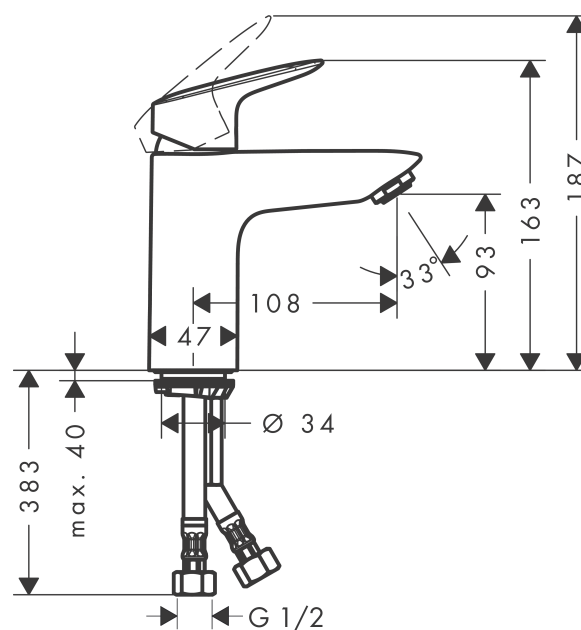

Scale drawing