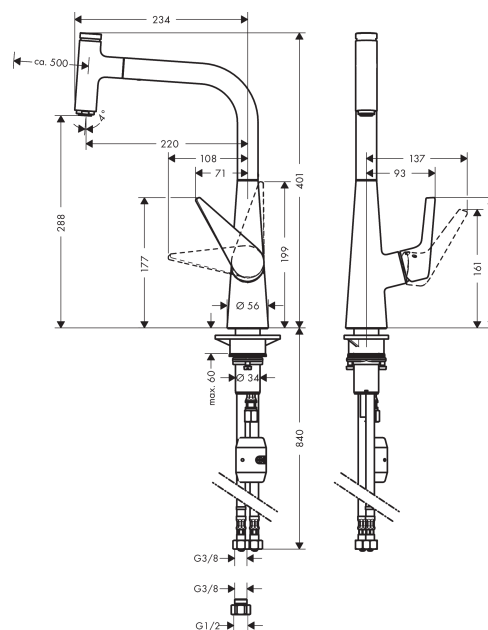

Talis Select S
Single lever kitchen mixer 300 with pull-out spout
 Surfaces: **Chrome** Article Number: **72821003**

Description

product features

- ComfortZone 300
- swivel range 110° / 150°
- normal spray
- Select button for a comfortable start/stop of the water flow
- MagFit magnetic shower support
- suitable for continuous flow water heaters

Technology

Certificates

Product image

Scale drawing

Flowchart