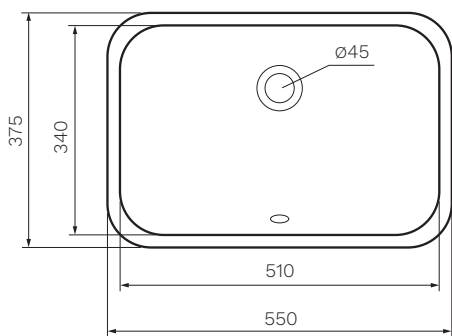

Nettuno Undercounter Basin

Product Code: AC130

Nettuno is an under bench model with a distinctive rectangular shape that provides timeless elegance due to its rounded corners.

Gloss
White

Colour & Finish	— Gloss White
Material	— Vitreous China
Dimensions	— 510 x 340 x 170mm
Fixings	— Undercounter Fixing Brackets included (UCB150)
Tap Holes	— 0
Overflow	— Integrated (At front of bowl)
Bowl Capacity	— 8 Litres
Waste Outlet	— 32mm Universal Plug & Waste to be ordered separately (TA3240 or TA4032)
Warranty	— 10 years (Conditions Apply)