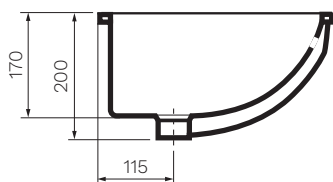

Nettuno Undercounter Basin

Product Code: AC130

Nettuno is an under bench model with a distinctive rectangular shape that provides timeless elegance due to its rounded corners.

Gloss
White

Colour & Finish	— Gloss White
Material	— Vitreous China
Dimensions	— 510 x 340 x 170mm
Fixings	— Undercounter Fixing Brackets included (UCB150)
Tap Holes	— 0
Overflow	— Integrated (At front of bowl)
Bowl Capacity	— 8 Litres
Waste Outlet	— 32mm Universal Plug & Waste to be ordered separately (TA3240 or TA4032)
Warranty	— 10 years (Conditions Apply)