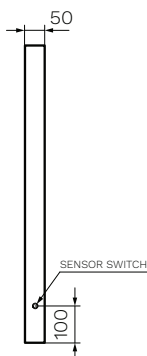

## Arrivo 1200 Mirror

**Product Code: AR-1200M-X**  
(see colour codes below)

The Arrivo 1200 Mirror is framed by a stylish Natural Veneer finish or polyurethane, and includes a Sensor, Defogger and LED lighting.

**The mirror must not be installed less than 150mm from any object, including walls or other bathroom furniture.**

- Colour & Finish** — White Gloss (GW), Cashmere Oak (CO), Noce Oak (NO), Black Matt (MB)
- Material** — Glass Mirror, Premium Moisture Resistant Joinery, Polyurethane or Natural Veneer Finish Frame
- Dimensions** — 1200 x 50 x 750mm
- Features** — Hardwired LED Lighting, Defogger, Infrared Sensor
- IP Rating** — IP 44
- Warranty** — 12 Months (Conditions Apply)

PARISI

DESIGN

Note: Dimensions are in millimetres and nominal. They can vary according to material and manufacturing tolerances. Exact dimensions should be determined by measuring actual product. PARISI reserves the right to vary specifications without notice.