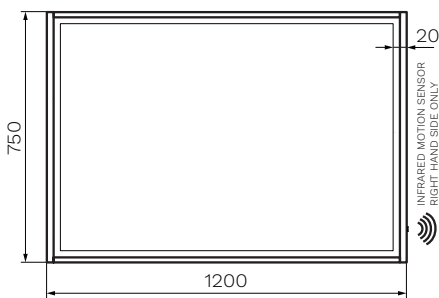

## Arrivo 1200 Mirror

**Product Code: AR-1200M-X**  
(see colour codes below)

The Arrivo 1200 Mirror is framed by a stylish Natural Veneer finish or polyurethane, and includes a Sensor, Defogger and LED lighting.

**The mirror must not be installed less than 150mm from any object, including walls or other bathroom furniture.**

- Colour & Finish** — White Gloss (GW), Cashmere Oak (CO), Noce Oak (NO), Black Matt (MB)
- Material** — Glass Mirror, Premium Moisture Resistant Joinery, Polyurethane or Natural Veneer Finish Frame
- Dimensions** — 1200 x 50 x 750mm
- Features** — Hardwired LED Lighting, Defogger, Infrared Sensor
- IP Rating** — IP 44
- Warranty** — 12 Months (Conditions Apply)