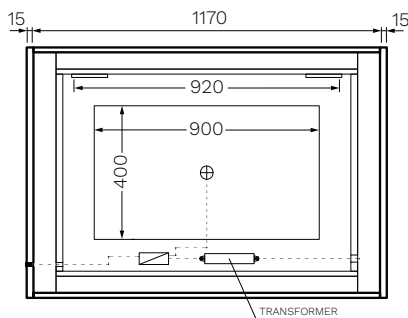

**The mirror must not be installed less than 150mm from any object, including walls or other bathroom furniture.**

- Colour & Finish** — White Gloss (GW), Cashmere Oak (CO), Noce Oak (NO), Black Matt (MB)
- Material** — Glass Mirror, Premium Moisture Resistant Joinery, Polyurethane or Natural Veneer Finish Frame
- Dimensions** — 1200 x 50 x 750mm
- Features** — Hardwired LED Lighting, Defogger, Infrared Sensor
- IP Rating** — IP 44
- Warranty** — 12 Months (Conditions Apply)

PARISI

DESIGN

Note: Dimensions are in millimetres and nominal. They can vary according to material and manufacturing tolerances. Exact dimensions should be determined by measuring actual product. PARISI reserves the right to vary specifications without notice.