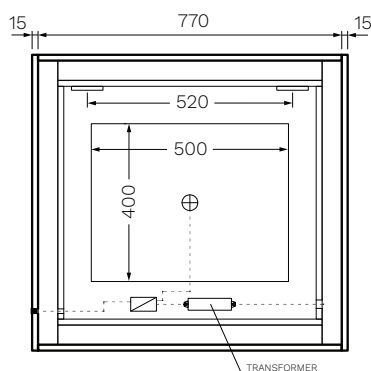

Arrivo 800 Mirror

Product Code: AR-800M-X

(see colour codes below)

The Arrivo 800 Mirror is framed by a stylish Natural Veneer finish or polyurethane, and includes a Sensor, Defogger and LED lighting.

The mirror must not be installed within 150mm of any object, including walls or other bathroom furniture.

Colour & Finish — White Gloss (GW), Cashmere Oak (CO), Noce Oak (NO), Black Matt (MB)

Material — Glass Mirror, Premium Moisture Resistant Joinery, Polyurethane or Natural Veneer Finish Frame

W x D x H — 800 x 50 x 750mm