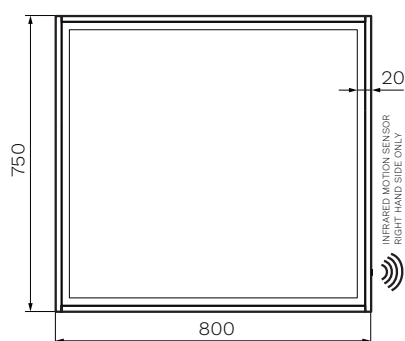

Arrivo 800 Mirror

Product Code: AR-800M-X

(see colour codes below)

The Arrivo 800 Mirror is framed by a stylish Natural Veneer finish or polyurethane, and includes a Sensor, Defogger and LED lighting.

The mirror must not be installed within 150mm of any object, including walls or other bathroom furniture.

Colour & Finish — White Gloss (GW), Cashmere Oak (CO), Noce Oak (NO), Black Matt (MB)

Material — Glass Mirror, Premium Moisture Resistant Joinery, Polyurethane or Natural Veneer Finish Frame

W x D x H — 800 x 50 x 750mm