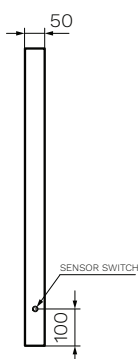

Arrivo 800 Mirror

Product Code: AR-800M-X

(see colour codes below)

The Arrivo 800 Mirror is framed by a stylish Natural Veneer finish or polyurethane, and includes a Sensor, Defogger and LED lighting.

The mirror must not be installed within 150mm of any object, including walls or other bathroom furniture.

Colour & Finish — White Gloss (GW), Cashmere Oak (CO), Noce Oak (NO), Black Matt (MB)

Material — Glass Mirror, Premium Moisture Resistant Joinery, Polyurethane or Natural Veneer Finish Frame

W x D x H — 800 x 50 x 750mm