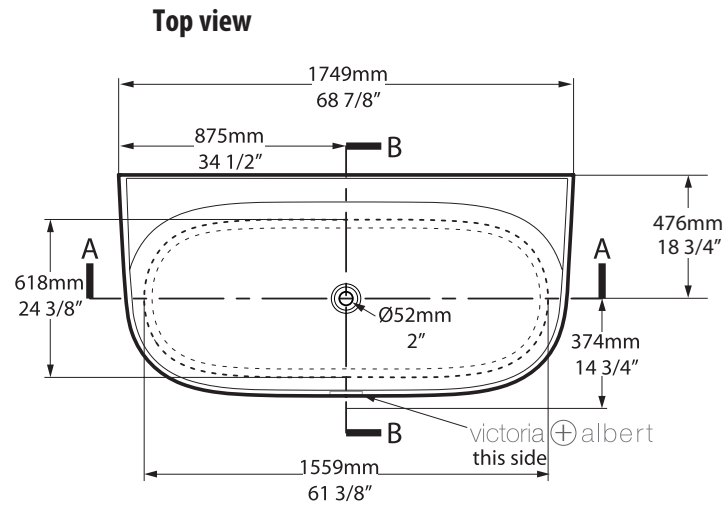

K12

Related collections

Pembroke 52

Eldon

ELD-N-SW-NO / ELD-N-SW-OF

Side view

Section BB
Shown with
K12 waste kit

Front view

*All measurements subject to +/-5% tolerance
*Overflow hole not drilled