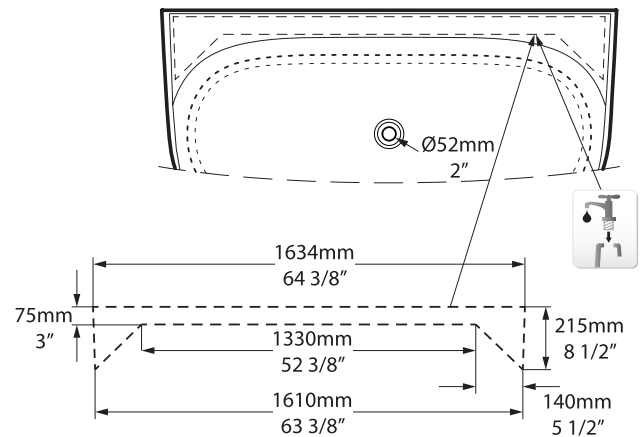

Eldon

ELD-N-SW-NO / ELD-N-SW-OF

Side view

Section BB
Shown with
K12 waste kit

Section AA

Tap holes can be drilled by installer
Armaturenlöcher können leicht vom Installateur gebohrt werden
Les trous de robinetterie peuvent être percés par l'installateur
Pueden ser perforados por el instalador
I fori per rubinetti possono essere perforati dall'installatore

*All measurements subject to +/-5% tolerance
*Overflow hole not drilled