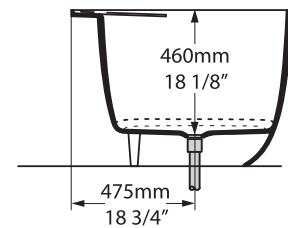

K12

Related collections

Pembroke 52

Eldon

ELD-N-SW-NO / ELD-N-SW-OF

Side view

Section BB
Shown with
K12 waste kit

Front view

*All measurements subject to +/-5% tolerance
*Overflow hole not drilled