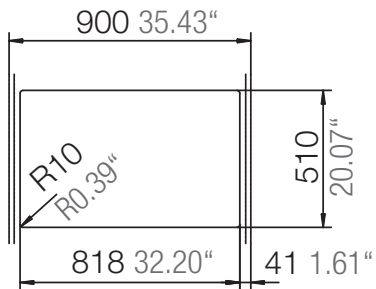

SCHOCK

CRISTALITE⁺

VIRTUS N-100XL

Installation: Von oben / topmount
Ausschnitt / cut-out

MASSANGABEN / MEASUREMENTS IN MM / INCH