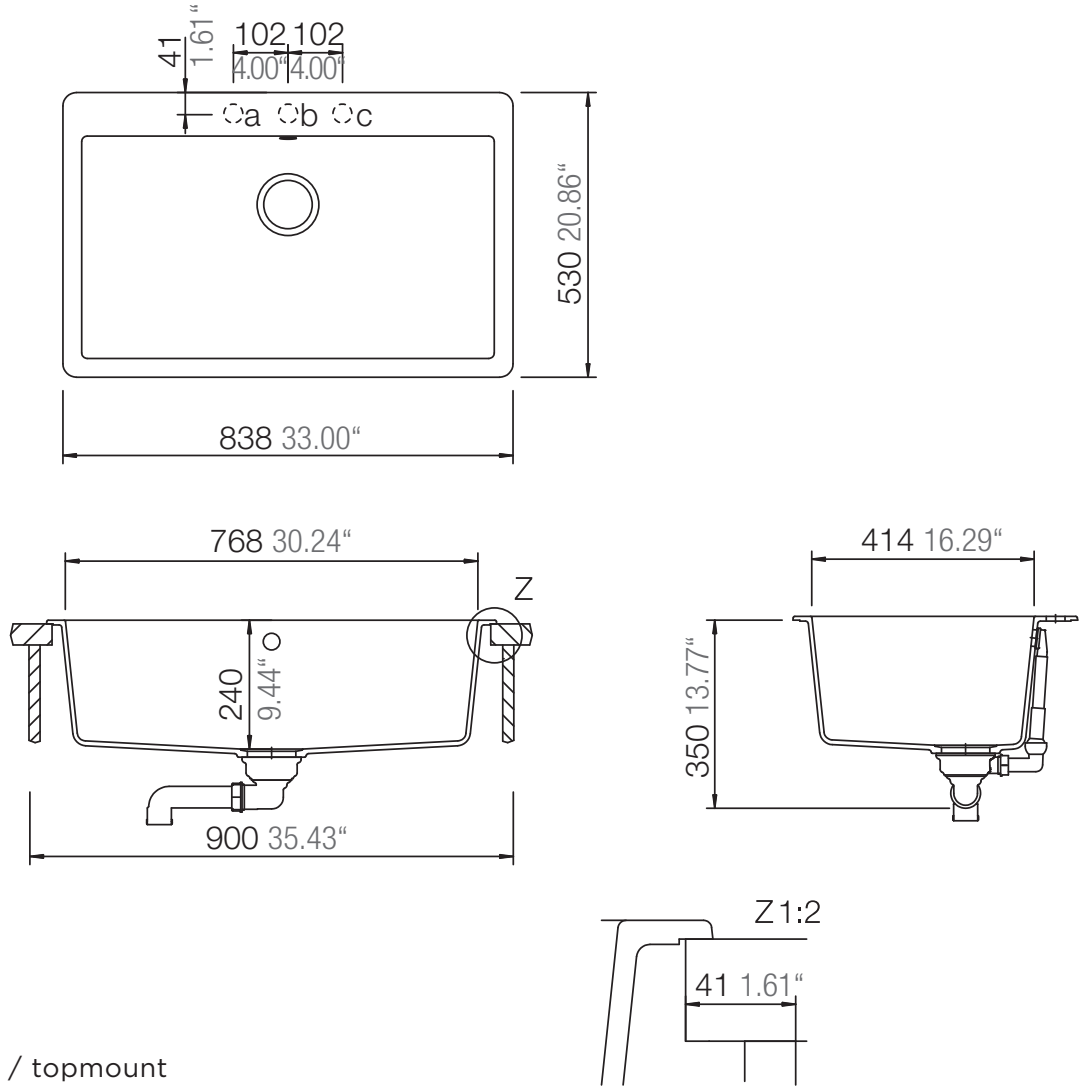

SCHOCK

CRISTALITE⁺

VIRTUS N-100XL

Installation: Von oben / topmount
Ausschnitt / cut-out

MASSANGABEN / MEASUREMENTS IN MM / INCH