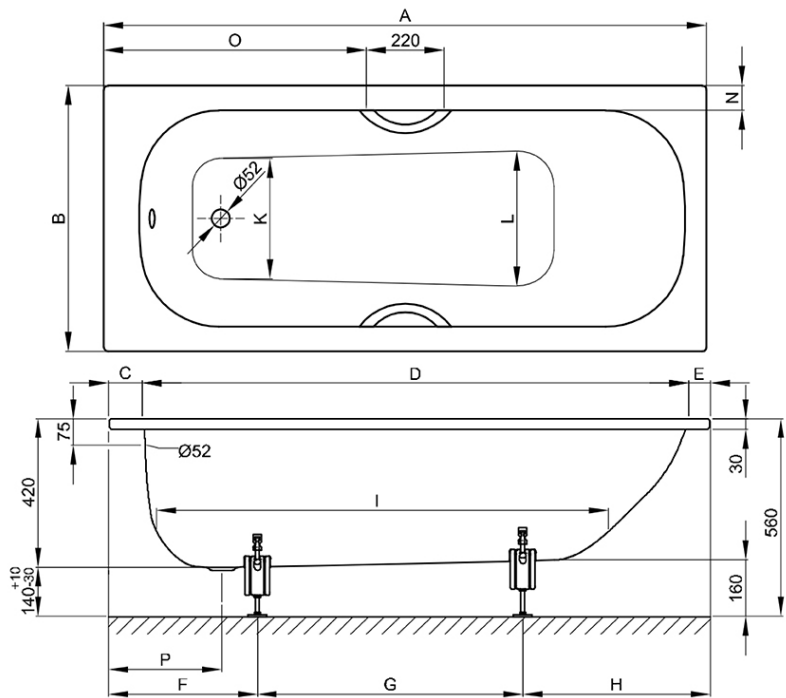

BETTE

BetteForm 1600 Drop In Bath

White Overflow

Product Image

Shown with chrome waste and overflow

Product Details

SKU:	B2942WWOB
Brand:	Bette
Range:	Form
Warranty:	30 Years
Product Length:	1600 mm
Product Width:	700 mm
Product Height:	420 mm
Litre Capacity:	103 L

Additional Features

Technical Specification

Required Product

Recommended Products

Additional Notes

* B23-1500 Bette Universal Bath Feet

Dimensions

article no.	dimensions in mm	A	B	C	D	E	F	G	H
2942	1600 x 700 x 420	1600	700	100	1430	70	400	620	580
		H	I	K	L	N	O	P	volume*
		580	1155	450	470	65	690	320	103 litre

Note: All dimensions are in millimetres and are subject to normal manufacturing variations. Always use the physical product measurements for cut-outs and rough-ins as the technical details shown may differ from the actual product. Use acetic cured silicone sealant. Do not use epoxy type adhesives. Clean with damp cloth. Do not use abrasive cleaners, liquids or pastes.