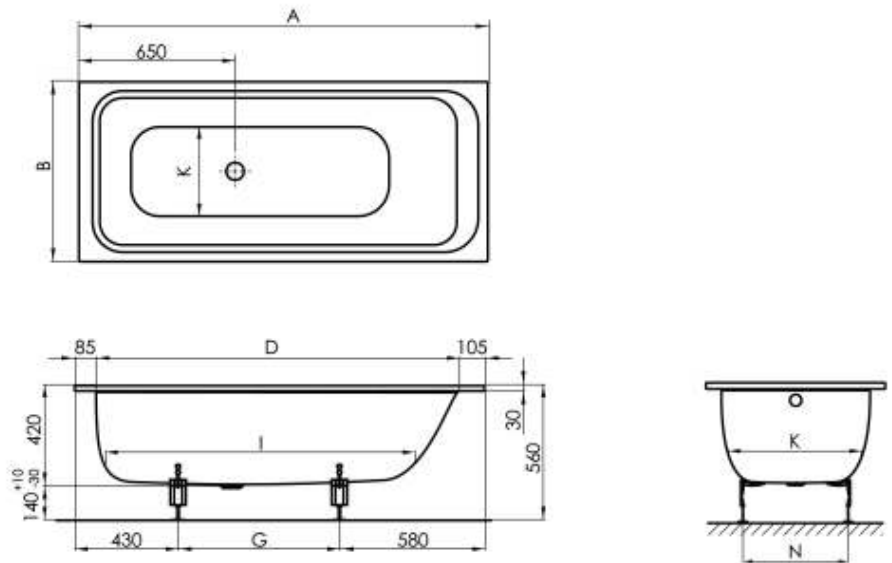

# BetteSelect 1700 Drop In Bath

White Overflow

**Product Image**

**Product Details**

**Code:** B3412WWOB  
**Brand:** Bette  
**Range:** BetteSelect  
**Warranty:** \*  
**Product Length:** N/A  
**Product Width:** N/A  
**Product Height:** N/A  
**Litre Capacity:**

**Additional Features**

**Technical Specification**

Dimensions	A	B	D	G	I	K	N
150 x 70 x 42 cm	1500	700	1310	490	1099	498	405
160 x 70 x 42 cm	1600	700	1410	590	1199	498	405
170 x 75 x 42 cm	1700	750	1510	690	1299	548	455
180 x 80 x 42 cm	1800	800	1610	790	1399	598	505

\*Please visit [argentaust.com.au/warranty](http://argentaust.com.au/warranty) to view the full warranty

Note: All dimensions are in millimetres and are subject to normal manufacturing variations. Always use the physical product measurements for cut-outs and rough-ins as the technical details shown may differ from the actual product. Use acetic cured silicone sealant. Do not use epoxy type adhesives. Clean with damp cloth. Do not use abrasive cleaners, liquids or pastes.