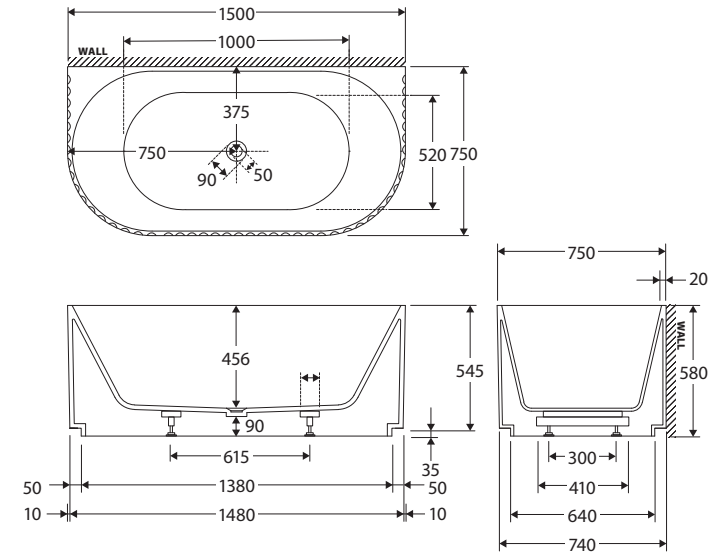

Eleanor

BACK TO WALL ACRYLIC BATH, 1500MM

Features

- Fluted design
- Back-to-wall style
- Smooth non-fluted perimeter at the base for easy cleaning
- Chrome pop-up/pull-out waste included
- Made from UV stabilised premium sanitary-grade acrylic with Lucite MMA
- No overflow
- Built-in steel support frame
- Adjustable self-supporting feet
- Capacity: 240L, net weight: 42kg, gross weight: 51kg

While we aim to ensure specifications are correct at the time of publication, Fienza reserves the right to make modifications without prior notice. Physical colour may vary from image shown. All measurements are shown in millimetres. Always use physical product measurements for mark-ups and roughing-in as the technical drawing may differ from actual product received.