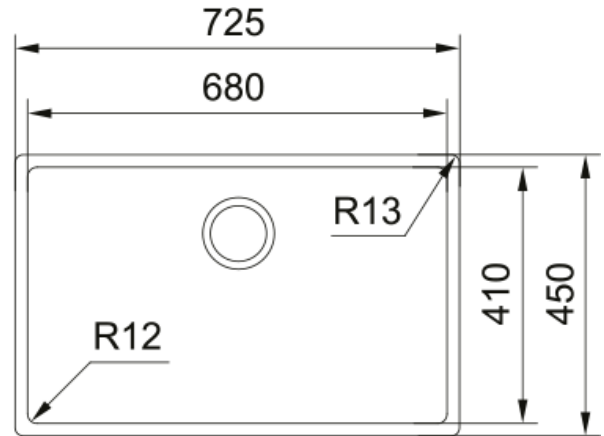

BOX210-68 Bolero Sink | 101.0382.562

Aspect

Sink type	Bowl (no drainer)
Material type	Stainless steel
Number of bowls	1
Colour	Steel
Finish	Prebrushed N4

Dimensions

Overall length	720.0
Overall depth	450.0
Length	680.0
Depth	410.0
Height	200.0

Installation

Cabinet size	80 cm
--------------	-------

Product features

Installation type	Flushmount
Installation type	Slimtop
Installation type	Undermount
Waste outlet	3 1/2"
Position of drainer	No drainer

Product identification

Brand	FRANKE
Product family	Maris
Range	Box

Properties

Drainer	No drainer
Reversible	No
Tap ledge	No
Waste kit	Yes
Waste kit type	Manual

Plumbing kit	No
Tap holes	No tap hole
Soap dispenser hole	No