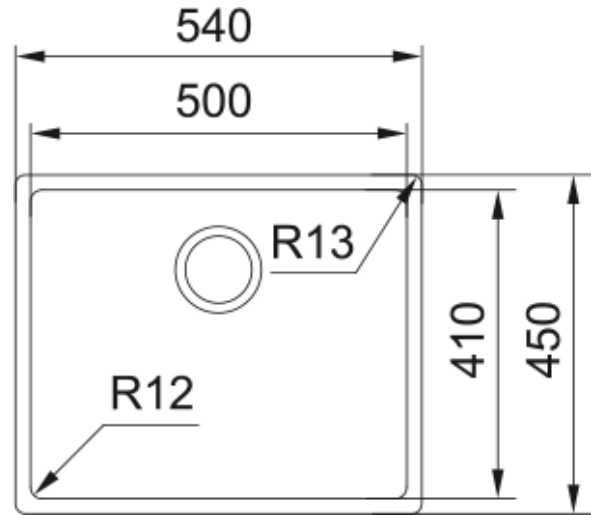

BOX210-50 Bolero Sink | 101.0382.561

Aspect

Sink type	Bowl (no drainer)
Material type	Stainless steel
Number of bowls	1
Colour	Steel
Finish	Prebrushed N4

Dimensions

Overall length	540.0
Overall depth	450.0
Length	500.0
Depth	410.0
Height	200.0

Installation

Cabinet size	55 cm
--------------	-------

Product features

Installation type	Flushmount
Installation type	Slimtop
Installation type	Undermount
Waste outlet	3 1/2"
Position of drainer	No drainer

Product identification

Brand	FRANKE
Product family	Maris
Range	Box

Properties

Drainer	No drainer
Reversible	No
Tap ledge	No
Waste kit	Yes
Waste kit type	Manual

Plumbing kit	No
Tap holes	No tap hole
Soap dispenser hole	No