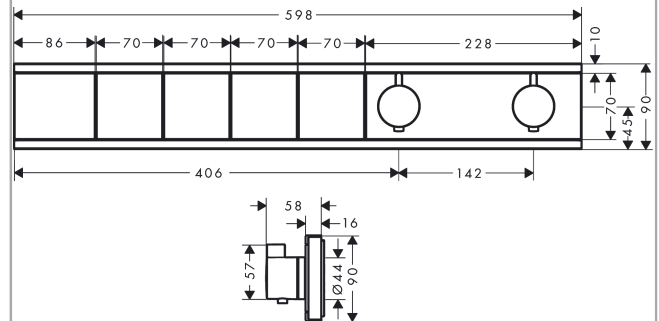

RainSelect

Thermostat for concealed installation for 4 functions

Finish: **Matt White** Article Number: **15382700**

15382700

Description

product features

- 4 functions
- simultaneous use of several outlets
- Select push-button on/off control for 4 functions
- depending on volume flow and installation situation approx. 50% flow rate reduction and integrated shut off function
- thermostat cartridge, Start/stop valve to operate the functions
- flow rate per outlet: 26 l/min
- flow rate by simultaneous use of all outlets: 38 l/min
- maximum flow rate at 3 bar: 38 l/min
- min. operating pressure: 1 bar
- max. operating pressure: 10 bar
- Safety stop at 40 °C
- temperature limitation adjustable
- non-return valve
- connection type: basic set
- Thermostat is delivered with buttons handshower, PowderRain, Waterfall, Rain large

Technology

Design awards

Certificates / Sustainability

Product image

Scale drawing

RainSelect
Thermostat for concealed installation for 4 functions
 Finish: **Matt White** Article Number: **15382700**

Installation examples