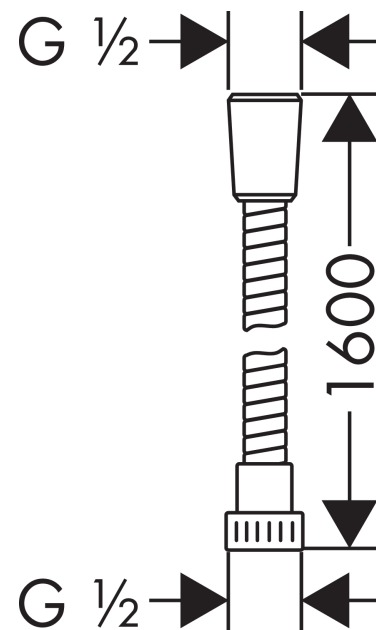

**Metaflex**

**Shower hose 160 cm**

Finish: **Chrome** Article Number: **28266000**

**Description**

**product features**

- plastic shower hose with coil winding
- with plastic coating, easy to clean
- shower hose length: 1.60 m
- without pivot joints
- kink-protected
- nuts shower hose: 1x conical nut, 1x cylindrical nut
- connection thread: G 1/2

**Certificates / Sustainability**

**Product image**

**Scale drawing**

**Metaflex**  
**Shower hose 160 cm**  
Finish: **Chrome** Article Number: **28266000**

**Exploded Drawing**

Year of production: >05/01

**Metaflex**  
**Shower hose 160 cm**  
 Finish: **Chrome** Article Number: **28266000**

**Spare part list**

Year of production: >**05/01**

Pos.	Description	Article Number	PC	PU
1	seal	98058000	1	1