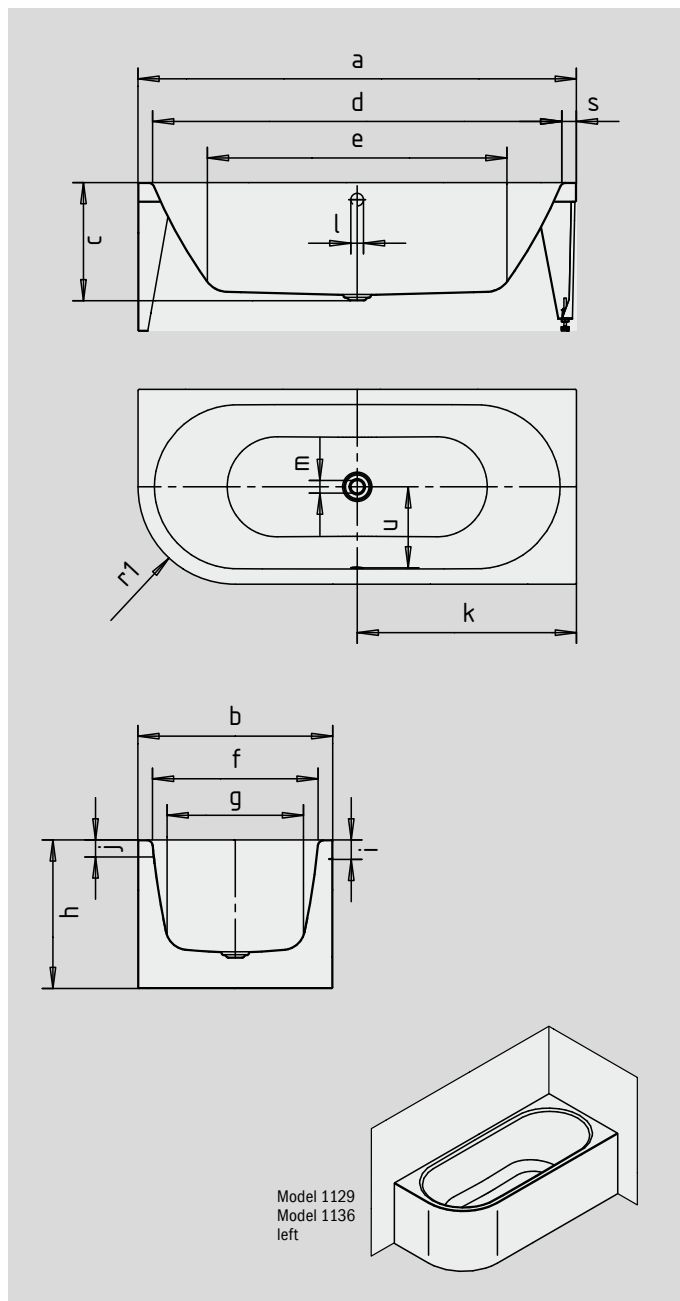

MEISTERSTÜCK

CENTRO DUO 1 LEFT

CORNER INSTALLATION LEFT (2-SIDED)

- bath made of high-quality steel enamel with enamelled panelling on two sides
- specially designed for corner installation
- available in left-hand and right-hand version
- enamel surface with exclusive easy-clean finish
- purism and simple elegance are defining features of this bath
- enamelled waste cover and overflow knob integrated in the bath design (also available with filling function)
- made of KALDEWEI steel enamel

Similar illustrations

Model No.		1129	1136
External length	a	1700	1800 mm
External width	b	750	800 mm
Depth	c	485	485 mm
Internal length (top)	d	1580	1680 mm
Internal length (bottom)	e	1130	1230 mm
Internal width (top)	f	630	680 mm
Internal width (bottom)	g	510	560 mm
Height of bath	h	610	610 mm
Height of rim	i	80	80 mm
Distance top edge to centre of overflow hole	j	70	70 mm
Distance bath edge to centre of drain hole	k	850	900 mm
Diameter of overflow hole	l	52	52 mm
Diameter of drain hole	m	52	52 mm
Radius	r ₁	375	400 mm
Width of rim (foot end; lengthwise)	s	60	60 mm
Distance between centre holes	u	307	332 mm
Water volume** in litres		156	195
Weight of the enamelled bath in kg		99	108
Waste connection diameter		40/50	40/50 mm
Fill fitting connection		1/2"	1/2"

Subject to technical alterations, tolerances and errors. Similar illustrations.
 ** 70 litres displacement on average.