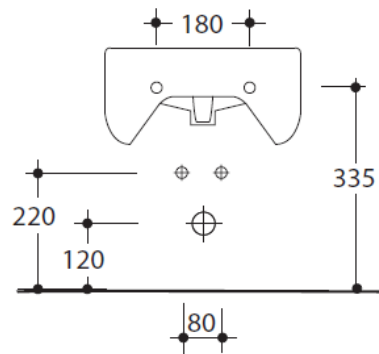

FLO WALL HUNG BIDET (312501)

KERASAN

Suitable for use with:
9.330.000 TECE Standard Bidet Frame
9.330.005 TECE Low Level Bidet Frame

Note:
Mixer and waste sold separately

Proudly imported and distributed by
Gro Agencies Pty Ltd
Unit 2 / 37 Howe St, Osborne Park, WA, 6017
P 08 9446 3288 E info@groagencies.com.au W www.groagencies.com.au