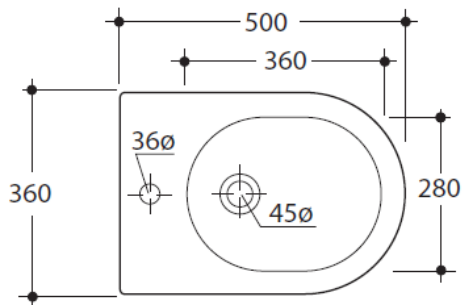

FLO WALL HUNG BIDET (312501)

KERASAN

Suitable for use with:
9.330.000 TECE Standard Bidet Frame
9.330.005 TECE Low Level Bidet Frame

Note:
Mixer and waste sold separately

Proudly imported and distributed by
Gro Agencies Pty Ltd
Unit 2 / 37 Howe St, Osborne Park, WA, 6017
P 08 9446 3288 E info@groagencies.com.au W www.groagencies.com.au