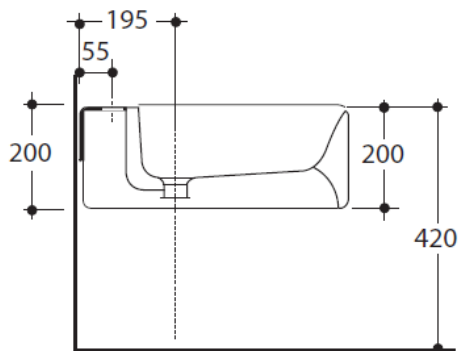

FLO WALL HUNG BIDET (312501)

KERASAN

Suitable for use with:
9.330.000 TECE Standard Bidet Frame
9.330.005 TECE Low Level Bidet Frame

Note:
Mixer and waste sold separately

Proudly imported and distributed by
Gro Agencies Pty Ltd
Unit 2 / 37 Howe St, Osborne Park, WA, 6017
P 08 9446 3288 E info@groagencies.com.au W www.groagencies.com.au