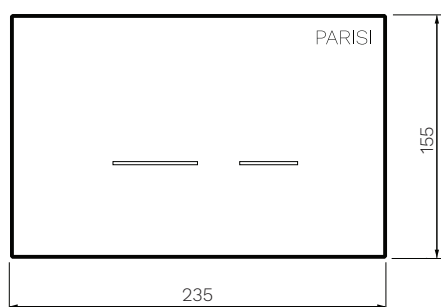

PARISI

Blade Sensor Function Pneumatic Flush Panel Black Glass

Product Code: PA270

The Blade Sensor Function Pneumatic Flush Panel brings the touchless flushing experience to the PARISI toilet range. The panel will automatically detect the user and illuminate. When the user wishes to flush the toilet, a simple wave of hand in front of the full or partial flush icon activates the toilet flushing system. For forgetful users, the system will automatically flush if the user exits the bathroom without activating the panel.

Colour & Finish	— Black
Material	— Tempered Glass
Dimensions	— 235 x 11 x 155mm
Operation	— Touchless Electronic
Warranty	— 1 Year (Conditions Apply)

Installation note:

Mains Power is required. 6V DC Adapter included. Sensor panel must be installed above seat cover when in the open position.