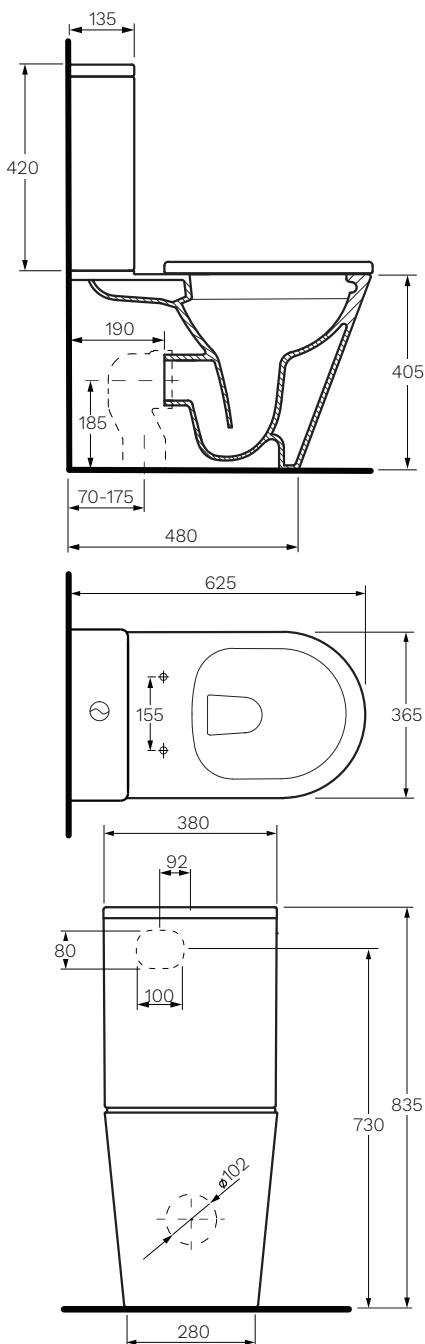

Linfa Wall Faced Suite

Product Code: PN760

The Linfa Wall Faced Suite combines a classically simple design aesthetic with outstanding Rimless performance. Features a compact, smooth sided wall faced pan complete with slim, soft close seat. A compact, smooth sided wall faced suite complete with an impressive heavy grade, lift off, soft close toilet seat. The Linfa comes standard in PARISI's Easy Clean ceramic glaze which ensures maximum cleaning of the inner bowl is achieved.

Specifications

Colour / Finish	— White / Gloss
Material	— Ceramic
Rim Type	— PARISI Rimless
Seat Type	— Soft close / slim heavy grade / easy lift-off / UV resistant / antibacterial (PN5765)
Surface Hygiene	— Easy Clean Antibacterial Protection
Dimensions	— 380 x 625 x 835mm
P Trap	— 185mm height FFL
S Trap	— 70 - 175mm using PN0030 connector (included) Optional Variable Set out 180 - 220mm using PN0045 connector (to be ordered separately)
Water Inlet	— Back Inlet 730mm height FFL / Bottom Inlet L&R
WELS	— 4 STAR 4.5/3L 3.3L Average Flush
Pan Fixing	— PW9043 (included)
Warranty	— 10 years 1 year on seat