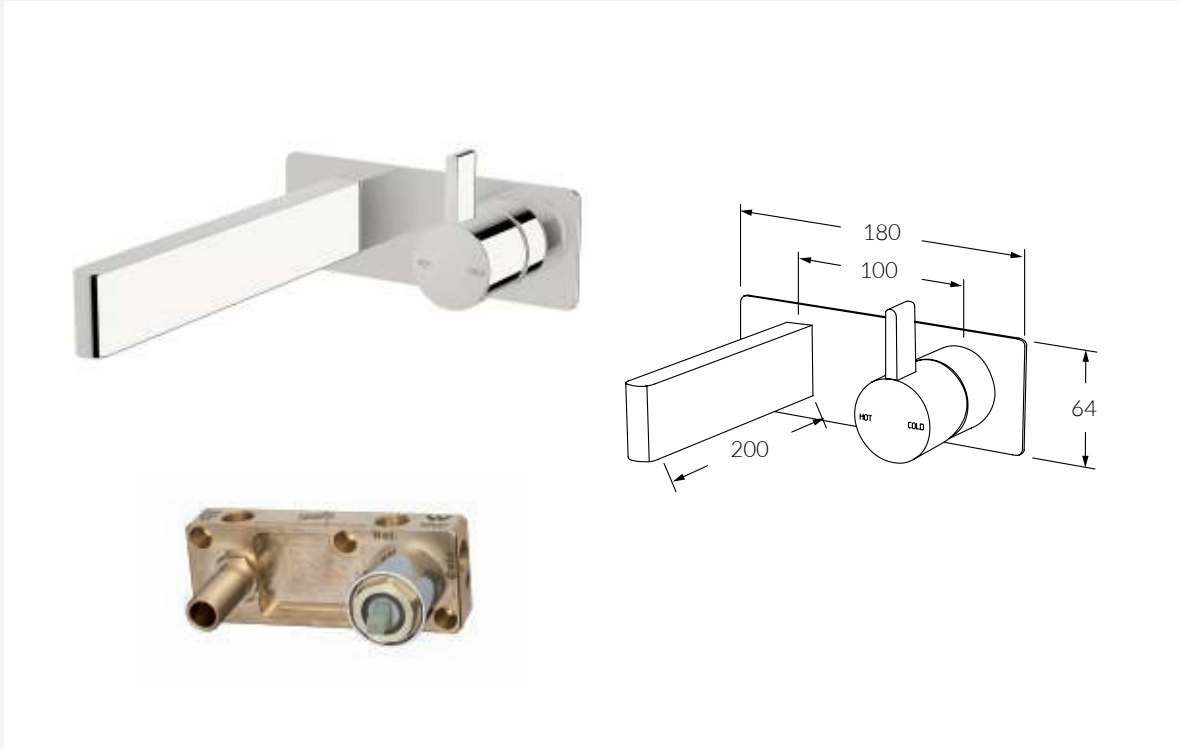

**Calibre Wall Basin Mixer Outlet System**

Product code: CWBMS200RH Available options: Right hand operation  
 CWBMS200LH Left hand operation

**FEATURING THE SUSSEX MASTERFIT**

A new innovative all-in-one plumbing unit that simplifies the installation process of mixer and outlet combinations.

- Made in Australia from high quality solid brass
- Precision engineered to Australian Standards
- Significant savings in Cost, Labour and Time
- Easy to install
- Mixers, outlets and backplates fit perfectly every time
- Standards 1/2" BSP connections for plumbing fittings
- Simultaneous use of two outlets
- Mixer cartridges fully serviceable after installation
- Generous tolerance for wall cover thicknesses