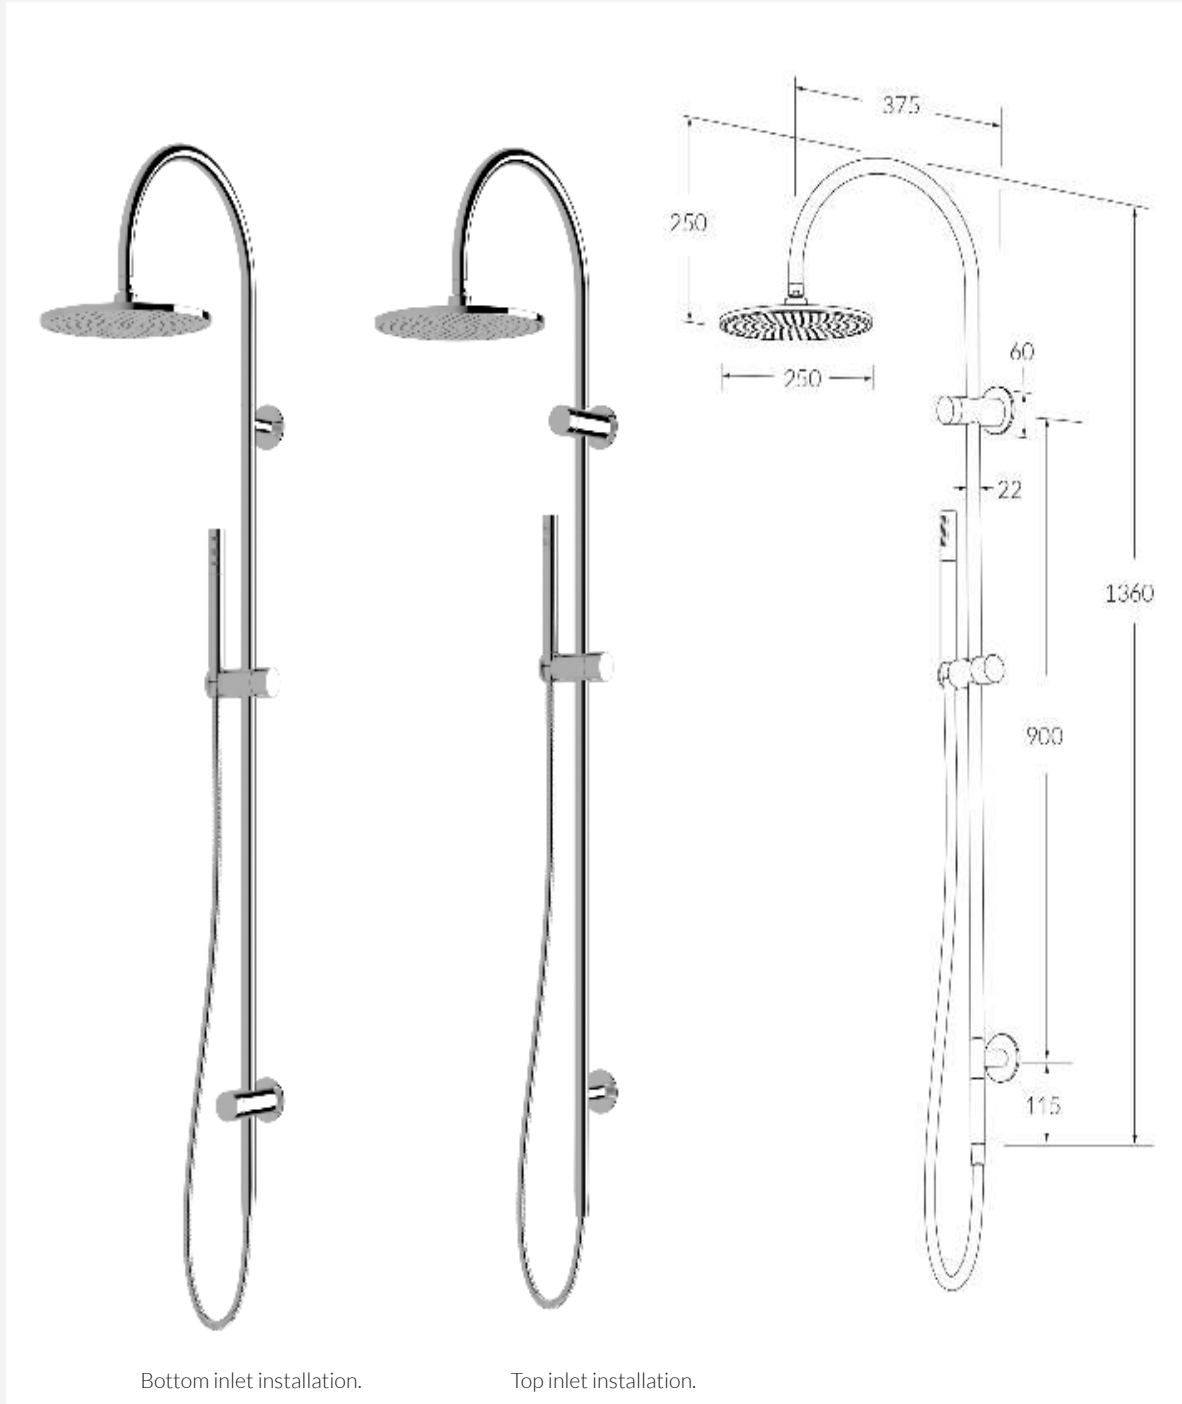

INFORMATION SHEET

**Circa Twin Rail Shower**

Product code: RTRS

Bottom inlet installation.

Top inlet installation.

Able to be installed top or bottom inlet.  
No additional component will be required.

CRAFTED IN MELBOURNE