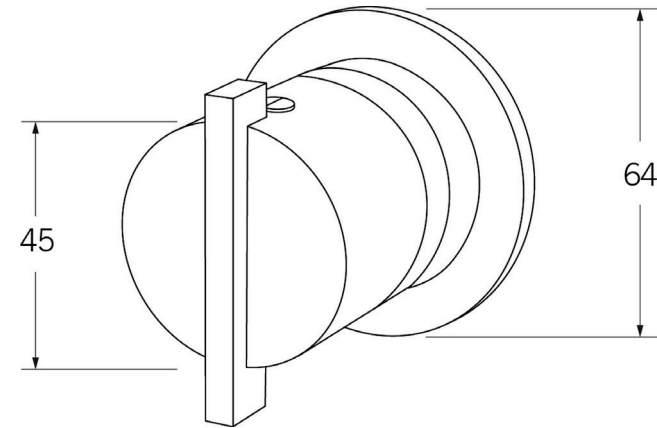

Monsoon Wall mixer

SUSSEX

Product code

MWMSS

Product features

- Designed and manufactured in Australia
- 316 marine grade stainless steel
- Fixed handle lever
- 35mm ceramic disc cartridge
- Minimal, refined design to complement any contemporary space
- Matching tapware and showers