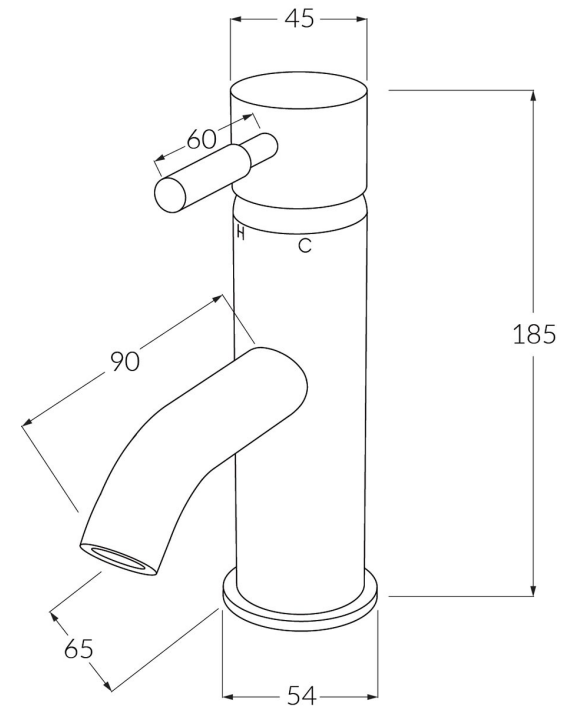

Voda Basin mixer 316 stainless steel

SUSSEX

Product code

VBMSS

Product features

- Designed and manufactured in Australia
- 316 marine grade stainless steel
- 35mm ceramic disc cartridge
- Retro fitable
- Minimal, refined design to complement any contemporary space
- Matching tapware, showers and accessories

Warranty

15 Year overall warranty.
Refer to Warranty sheet for specific information.

Pressure rating

300 - 500kPa

Temperature rating

1 - 65°C

WELS rating

4 star - 7.5lt/min