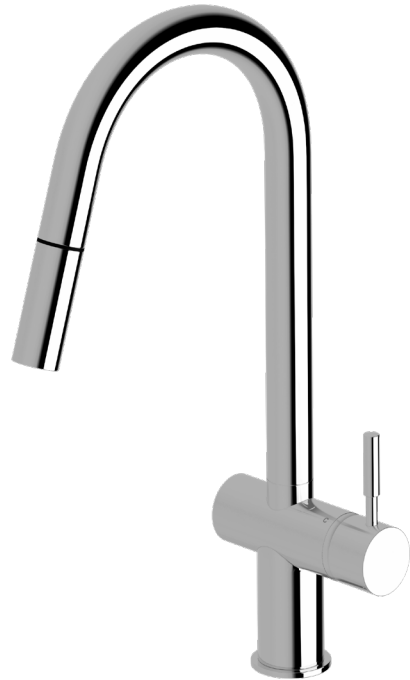

Voda Sink mixer pull out

SUSSEX

Product code

VSMPO

Product features

- Designed and manufactured in Australia
- All brass construction
- Swivel outlet
- 35mm ceramic disc cartridge
- Retro fitable
- Available in a range of high quality, durable finishes inc. LUXPVD®
- Minimal, refined design to complement any contemporary space
- Matching tapware, showers and accessories