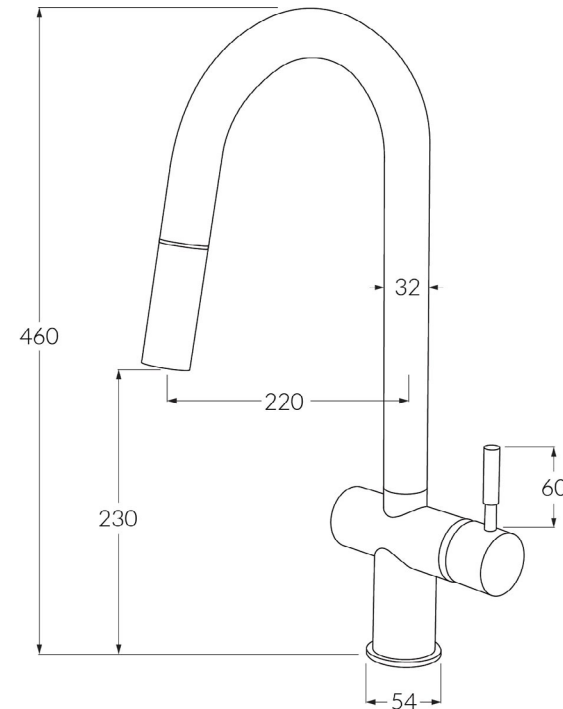

Voda Sink mixer pull out

SUSSEX

Product code

VSMPO

Product features

- Designed and manufactured in Australia
- All brass construction
- Swivel outlet
- 35mm ceramic disc cartridge
- Retro fitable
- Available in a range of high quality, durable finishes inc. LUXPVD®
- Minimal, refined design to complement any contemporary space
- Matching tapware, showers and accessories