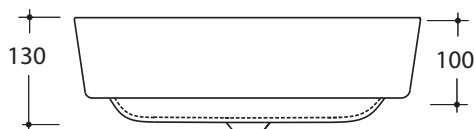

STUDIO
BAGNO

Soul 2

STYLE

Bench

CODE

NTH (SOL06)

WEIGHT

16 kg

COLOURS

White, Standard colours +40%
Glazed at rear.

OVERFLOW & WASTE

32mm ceramic non overflow
plug and waste not included.
Please order separately

Note: All dimensions are in millimetres and are subject to normal manufacturing variances. Studio Bagno Pty Ltd reserves the right to vary specifications at any time without notice. Date created: 20/05/15.