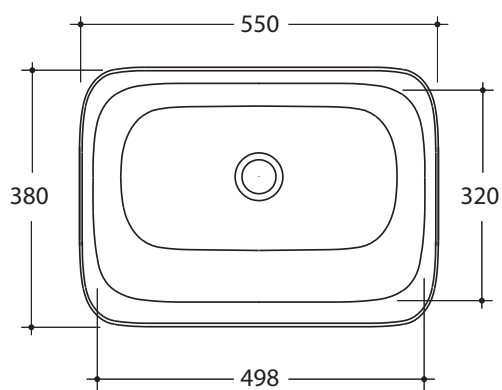

STUDIO
BAGNO

Soul 2

STYLE

Bench

CODE

NTH (SOL06)

WEIGHT

16 kg

COLOURS

White, Standard colours +40%
Glazed at rear.

OVERFLOW & WASTE

32mm ceramic non overflow
plug and waste not included.
Please order separately

Note: All dimensions are in millimetres and are subject to normal manufacturing variances. Studio Bagno Pty Ltd reserves the right to vary specifications at any time without notice. Date created: 20/05/15.