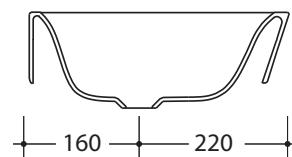

STUDIO
BAGNO

Soul 2

STYLE

Bench

CODE

NTH (SOL06)

WEIGHT

16 kg

COLOURS

White, Standard colours +40%
Glazed at rear.

OVERFLOW & WASTE

32mm ceramic non overflow
plug and waste not included.
Please order separately

Note: All dimensions are in millimetres and are subject to normal manufacturing variances. Studio Bagno Pty Ltd reserves the right to vary specifications at any time without notice. Date created: 20/05/15.