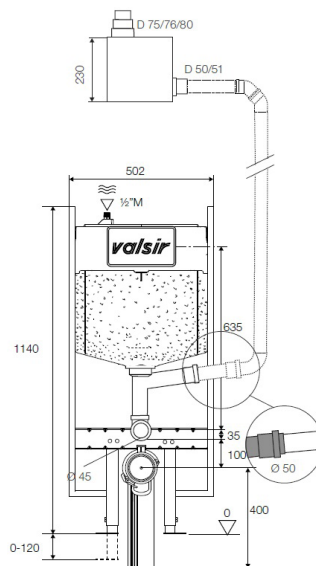

TROPEAS

BLOCK S90

Push plates available:

Technical specs:

Cistern:

Cistern + Ariapur:

Approvals:

The approvals of Valsir® flushing systems are available on the website: www.valsir.com