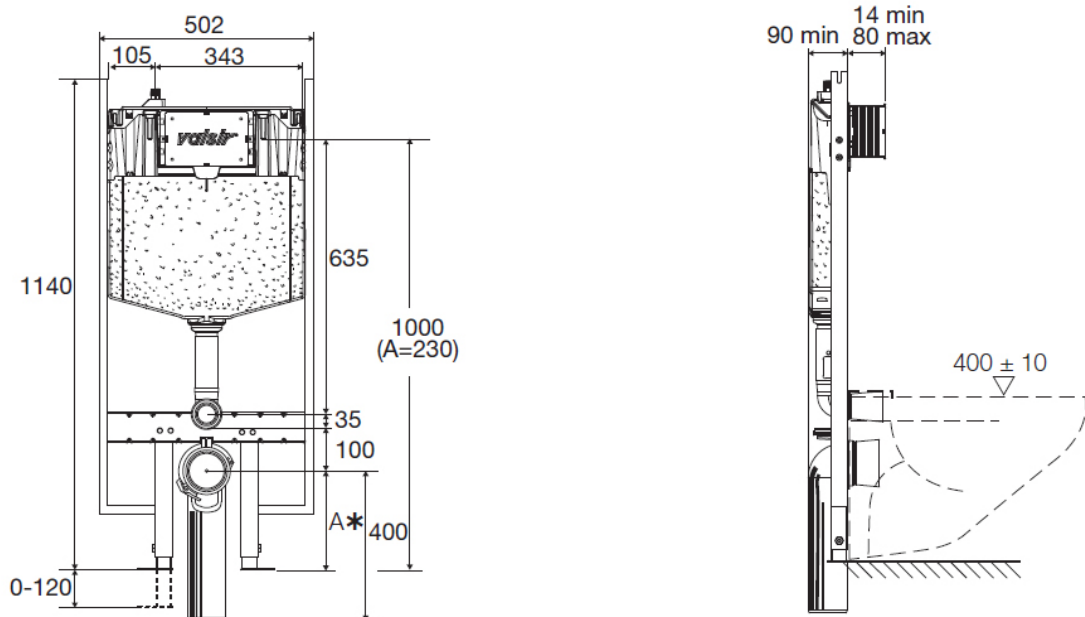

TROPEAS

BLOCK S90

Push plates available:

Technical specs:

Cistern:

Cistern + Ariapur:

Approvals:

The approvals of Valsir® flushing systems are available on the website: www.valsir.com