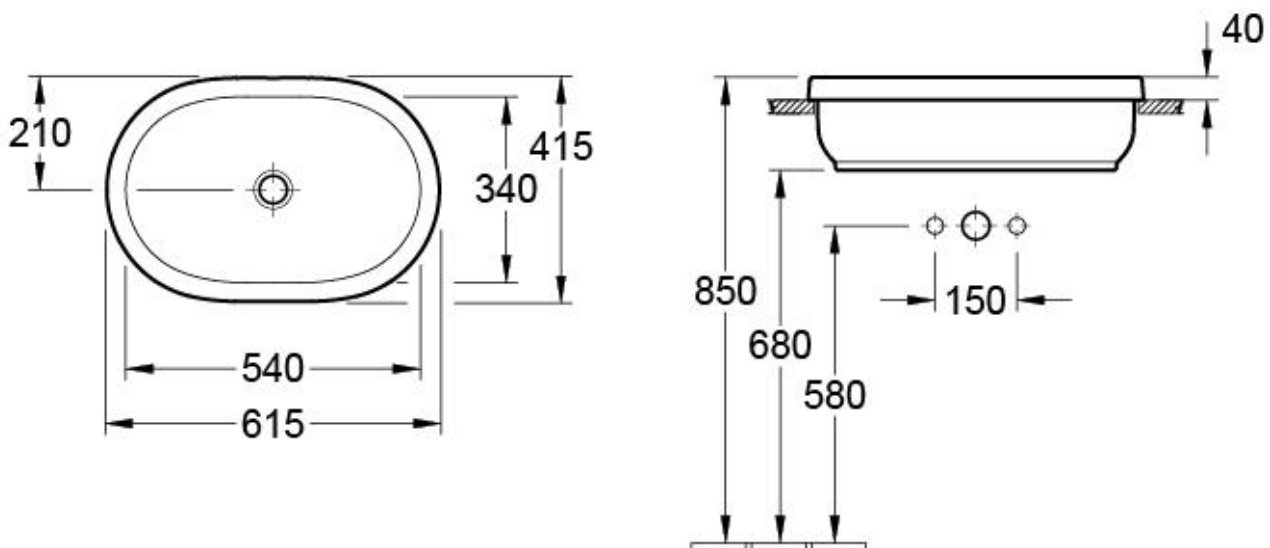

Villeroy & Boch

1748

Architectura Oval Drop In Basin

TECHNICAL SPECIFICATIONS

PRODUCT NO: **41666001**, Architectura Oval Drop-In Basin 615x415mm OD / 540x340mm ID

Argent Central 1300 364 748 Brisbane (07) 3252 6101 Sydney (02) 8394 5800 Melbourne (03) 9250 1600 Perth (08) 9445 0500