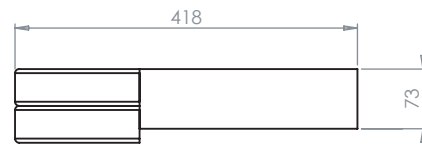

Furniture Collection	
Carlyon/roseland	2 drawer wall hung vanity unit

We recommend that all products are purchased with the assistance of a specialist bathroom retailer and always installed by an experienced installer who is a member of a recognized association. All sizes quoted are nominal: items may vary by plus or minus 2% against the figures quoted. When planning installations where dimensions are critical, it is essential that the space allowed for individual items is physically checked. Imperial Bathrooms can not be held liable for any costs associated with items not fitting in any given area. The contents of this statement are based on information correct at the time of publication. We reserve the right to make alterations and changes in product characteristics, fixing, packaging, operation etc at any time without notice.