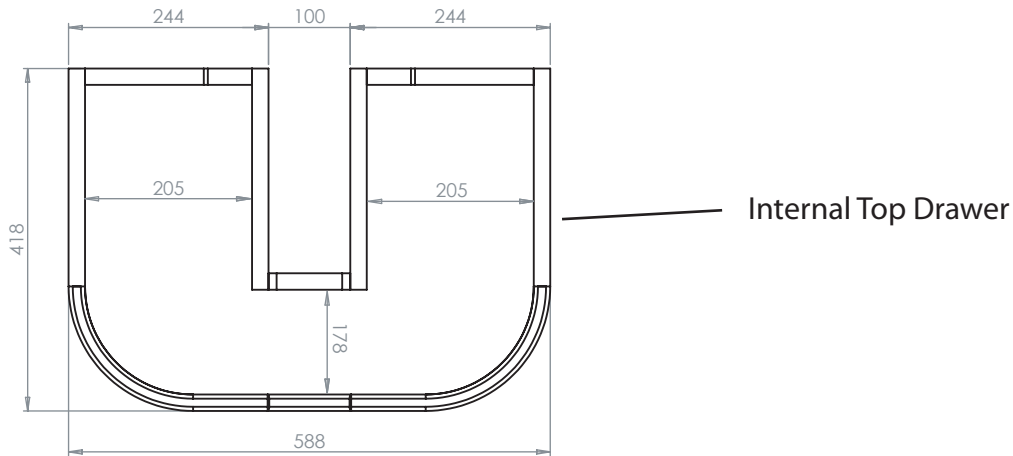

Furniture Collection	
Carlyon/roseland	2 drawer wall hung vanity unit

We recommend that all products are purchased with the assistance of a specialist bathroom retailer and always installed by an experienced installer who is a member of a recognized association. All sizes quoted are nominal: items may vary by plus or minus 2% against the figures quoted. When planning installations where dimensions are critical, it is essential that the space allowed for individual items is physically checked. Imperial Bathrooms can not be held liable for any costs associated with items not fitting in any given area. The contents of this statement are based on information correct at the time of publication. We reserve the right to make alterations and changes in product characteristics, fixing, packaging, operation etc at any time without notice.