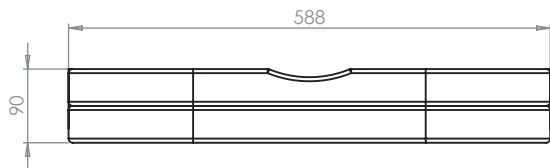

Furniture Collection	
Carlyon/roseland	2 drawer wall hung vanity unit

We recommend that all products are purchased with the assistance of a specialist bathroom retailer and always installed by an experienced installer who is a member of a recognized association. All sizes quoted are nominal: items may vary by plus or minus 2% against the figures quoted. When planning installations where dimensions are critical, it is essential that the space allowed for individual items is physically checked. Imperial Bathrooms can not be held liable for any costs associated with items not fitting in any given area. The contents of this statement are based on information correct at the time of publication. We reserve the right to make alterations and changes in product characteristics, fixing, packaging, operation etc at any time without notice.