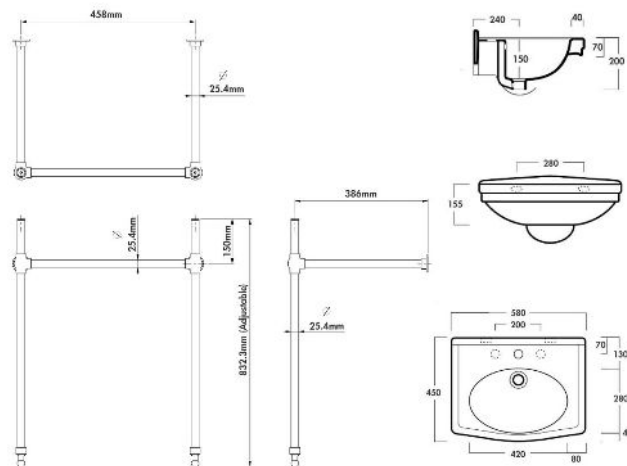

Claremont 58 x 45 Nuovo Basin Stand

Code: CL583BS

Specifications

- Tap holes available: one or three
- Basin Material: Ceramic
- Requires Waste: 32mm with overflow
- Mounting Options: On basin stand, pedestal or wall hung
- Finishes available: Chrome, Brushed Brass PVD, or Brushed Nickel PVD.
- Fully adjustable in height, width and depth
- Made from raw brass not recycled brass for a perfect finish and longevity

Product Options

CL583BS-CH-1TH: Claremont 58 x 45 Chrome Basin Stand - 1TH

CL583BS-CH-3TH: Claremont 58 x 45 Chrome Basin Stand - 3TH

CL584BS-BB-1TH: Claremont 58 x 45 Brushed Brass Basin Stand - 1TH

CL584BS-BB-3TH: Claremont 58 x 45 Brushed Brass Basin Stand - 3TH

CL585BS-BN-1TH: Claremont 58 x 45 Brushed Nickel Basin Stand - 1TH

CL585BS-BN-3TH: Claremont 58 x 45 Brushed Nickel Basin Stand - 3TH

Warranty

For peace of mind, Turner Hastings offers the following warranty on this product and its components: