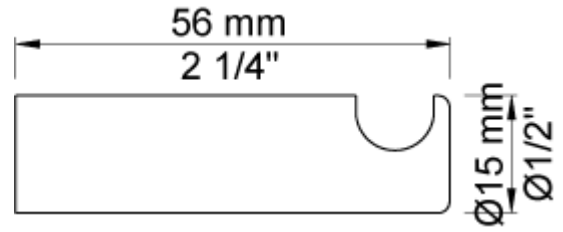

--

Date:

Client:

Project:

T18

Towel hook, 56 mm, 4 pcs.

Available in colors

Color 02, Grey	Color 16, Polished chrome
Color 04, Light blue	Color 17, Gloss black
Color 05, Orange	Color 18, White
Color 06, Light green	Color 19, Natural brass
Color 08, Yellow	Color 20, Brushed chrome
Color 09, Dark grey	Color 21, Carmine red
Color 12, Mocca	Color 25, Pink
Color 14, Bright red	Color 27, Matt black
Color 15, Dark blue	Color 40, Brushed stainless steel