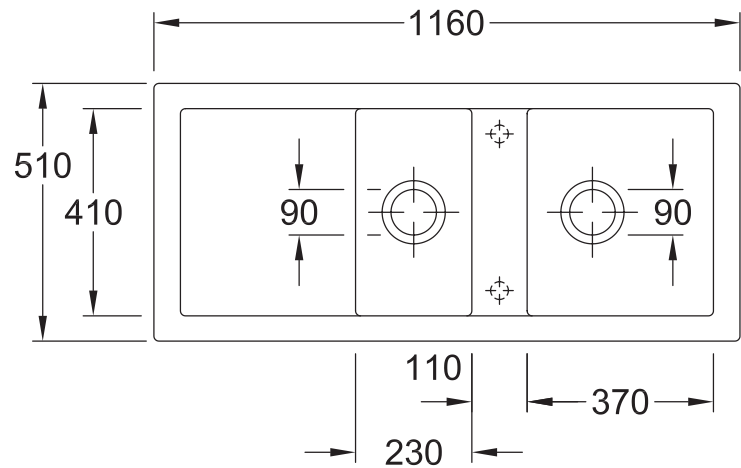

SUBWAY 80 INSET SINK WITH BASKET WASTE

Product Image	Technical Specification
---------------	-------------------------

Description	
Subway 80 Inset Sink	
672601R1CB	No Taphole / White
672601R1LTB	1 Taphole / LH Bowl / White
672601R1RTB	1 Taphole / RH Bowl / White
672601R1SDB	1 Taphole / Soap Dispenser / White
672601I4CB	No Taphole / Graphite
672601I4LTB	No Taphole / LH Bowl / Graphite
672601I4RTB	No Taphole / RH Bowl / Graphite

Additional Information
<ul style="list-style-type: none"> 1160 x 510mm Reversible Tapware Not Included Taphole Position to be specified at time of order placement