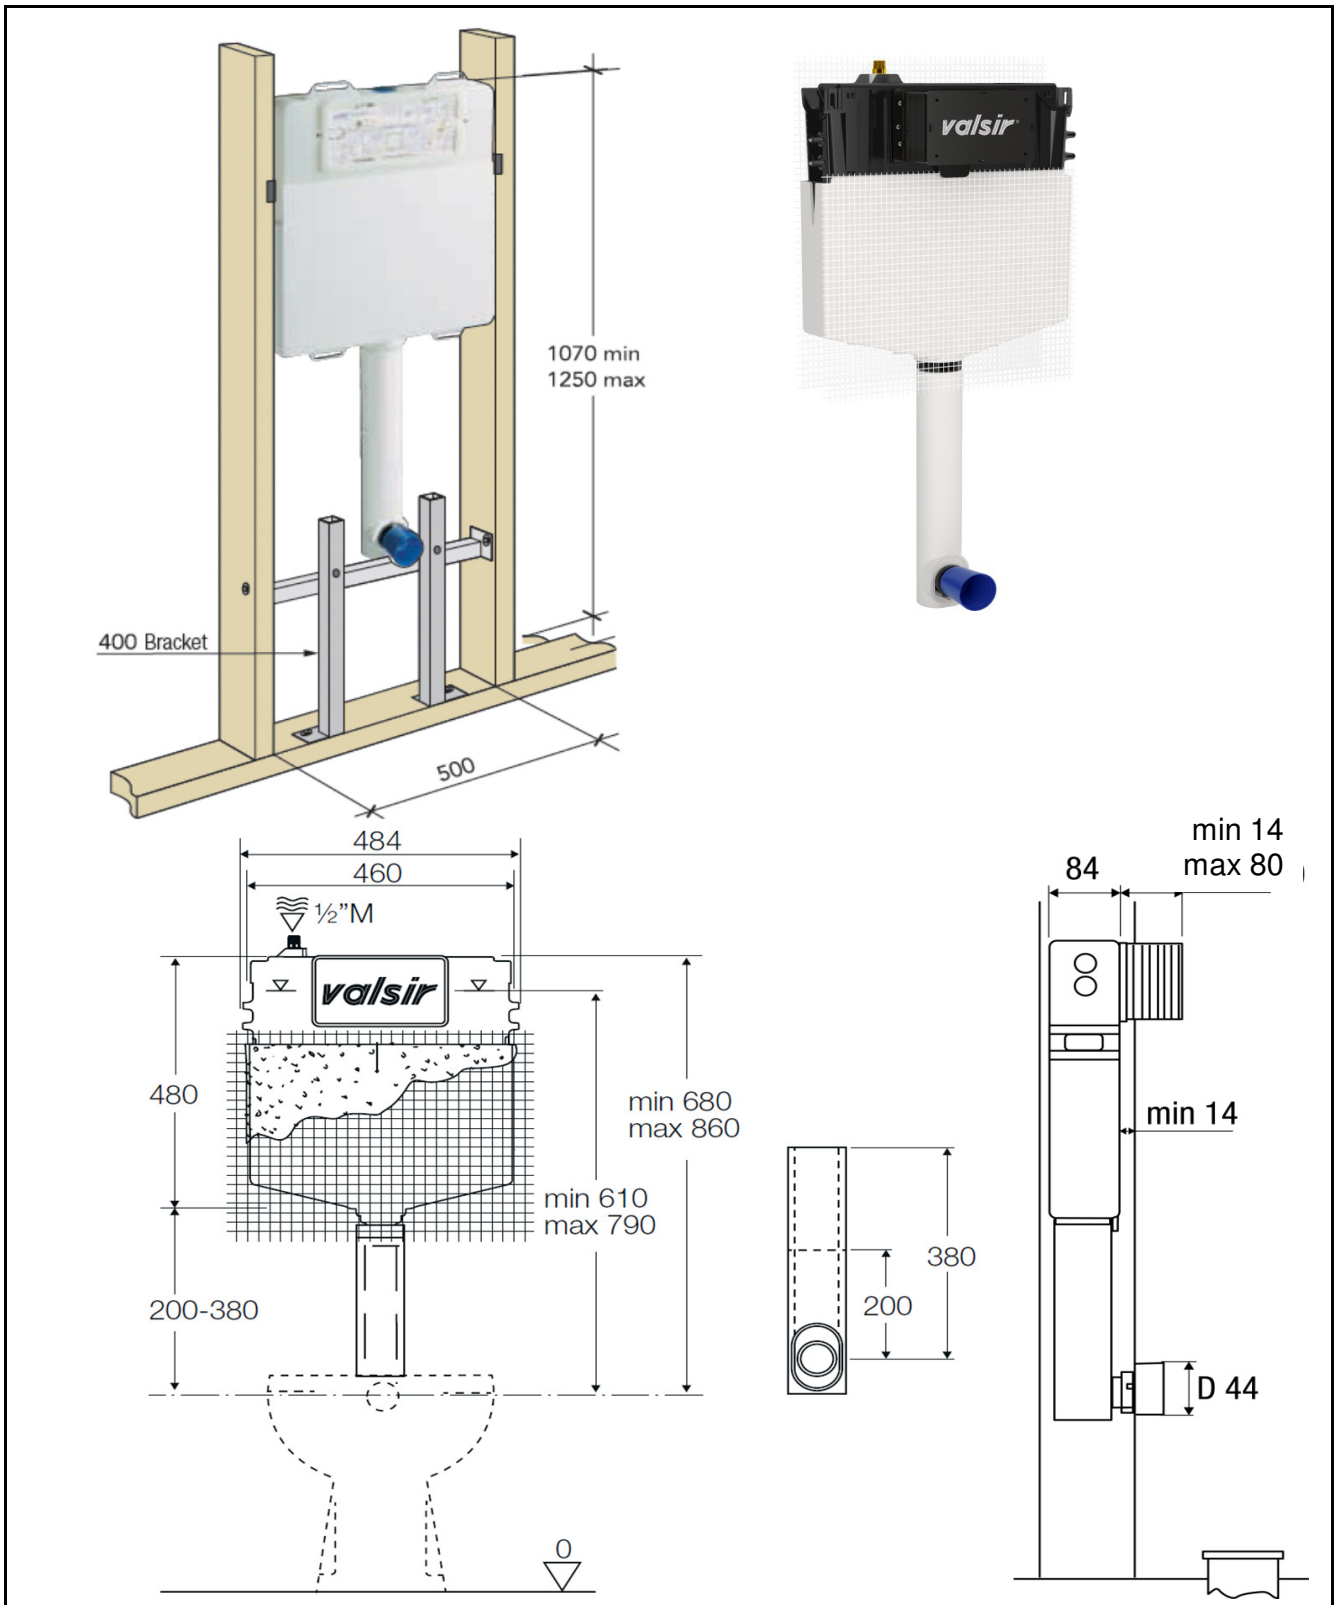

# TECHNICAL SCHEDULE

Valsir Tropea S Inwall pneumatic cistern, 4.5/3 litre flush, 4 Star Wels

Code: VS0858056

*Inspirational + European + Bathroomware*

t 09 444 5656

e info@metrix.co.nz

www.metrix.co.nz