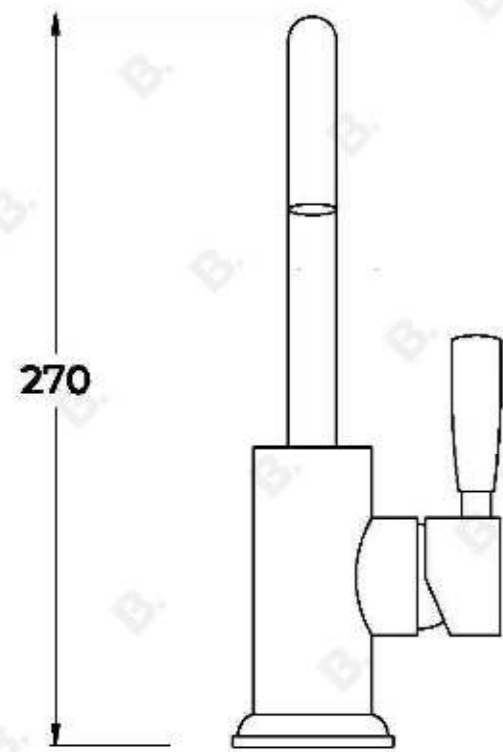

MANHATTAN BASIN MIXER

1.9103.00.0.XX

PRODUCT DIMENSIONS:

Front view:

Side view:

Top view: