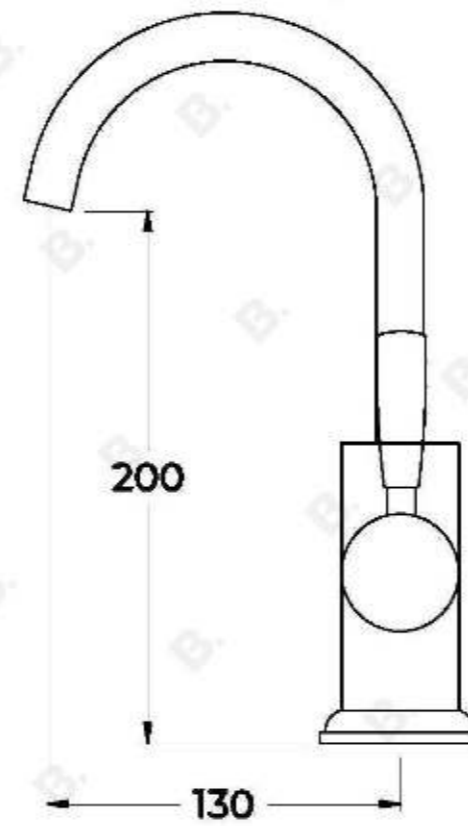

MANHATTAN BASIN MIXER

1.9103.00.0.XX

PRODUCT DIMENSIONS:

Front view:

Side view:

Top view: