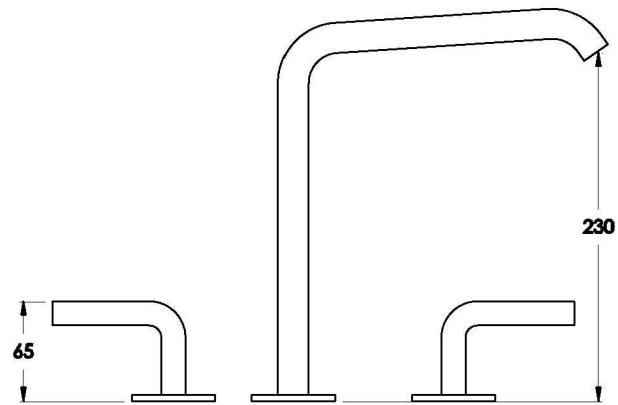

Brodware

NANOBAR BATH SET WITH METAL LEVERS

1.9207.00.3.XX

PRODUCT DIMENSIONS:

Front view

Side view:

Top view: