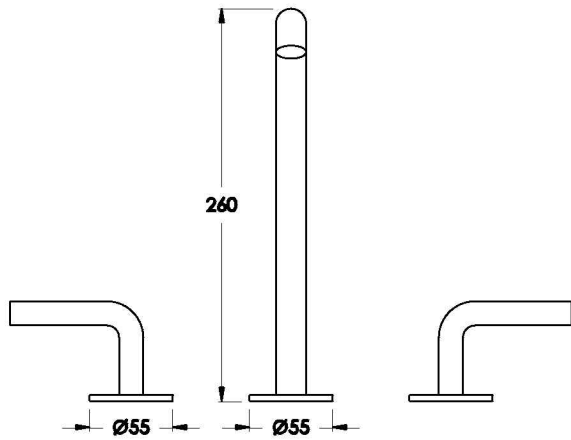

Brodware

NANOBAR BATH SET WITH METAL LEVERS

1.9207.00.3.XX

PRODUCT DIMENSIONS:

Front view

Side view:

Top view: