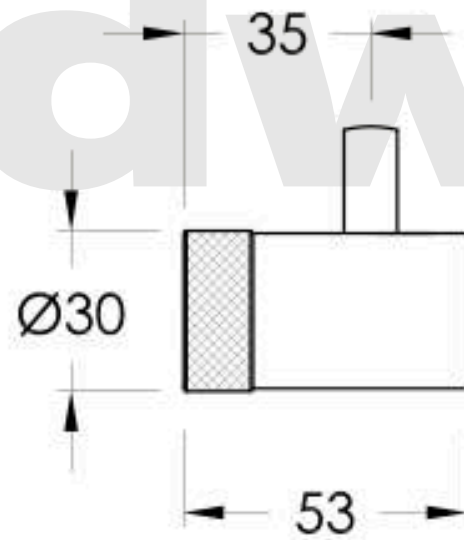

Brodware

YOKATO

1.9363.00.0.XX

XX Indicates finish
Manufacturing engineers of quality commercial and residential fittings
Dimensions subjects to change without notice. All dimensions are approximate
Copyright © Brodware Pty Ltd 2018. www.brodware.com