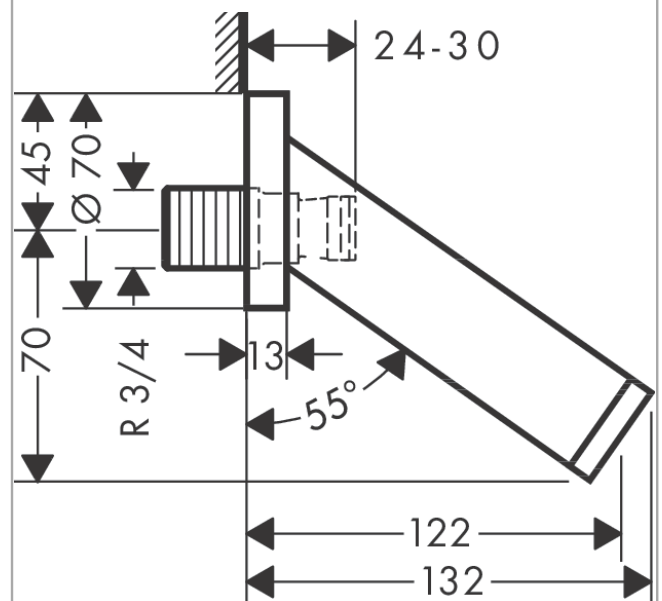

AXOR Starck

Bath spout

Surfaces: **Polished Brass** Article Number: **10410930**

Description

product features

- projection 122 mm
- flow rate: 25 l/min
- connection dimension: device connection DN20
- spray type: normal spray

Product image

Scale drawing

Flowchart