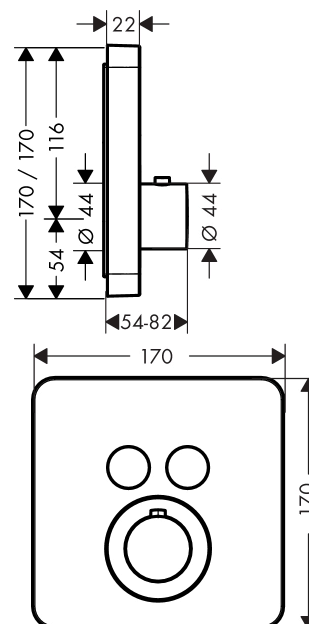

AXOR ShowerSelect

Thermostat for concealed installation softcube for 2 functions

Surfaces: **Chrome** Article Number: **36707000**

Description

product features

- 2 outlets
- simultaneous use of several outlets
- Select push-button on/off control for 2 outlets
- flow rate upper outlet: 25 l/min
- flow rate lower outlet: 23 l/min
- safety lock at 40° C
- connection type: basic set
- Button: Thermostat is delivered with buttons hand shower and Rain large
- scope of supply: handle, sleeve, metal escutcheon, mixing unit

Technology

Design awards

reddot award 2016
winner

Product image

Scale drawing

Flowchart