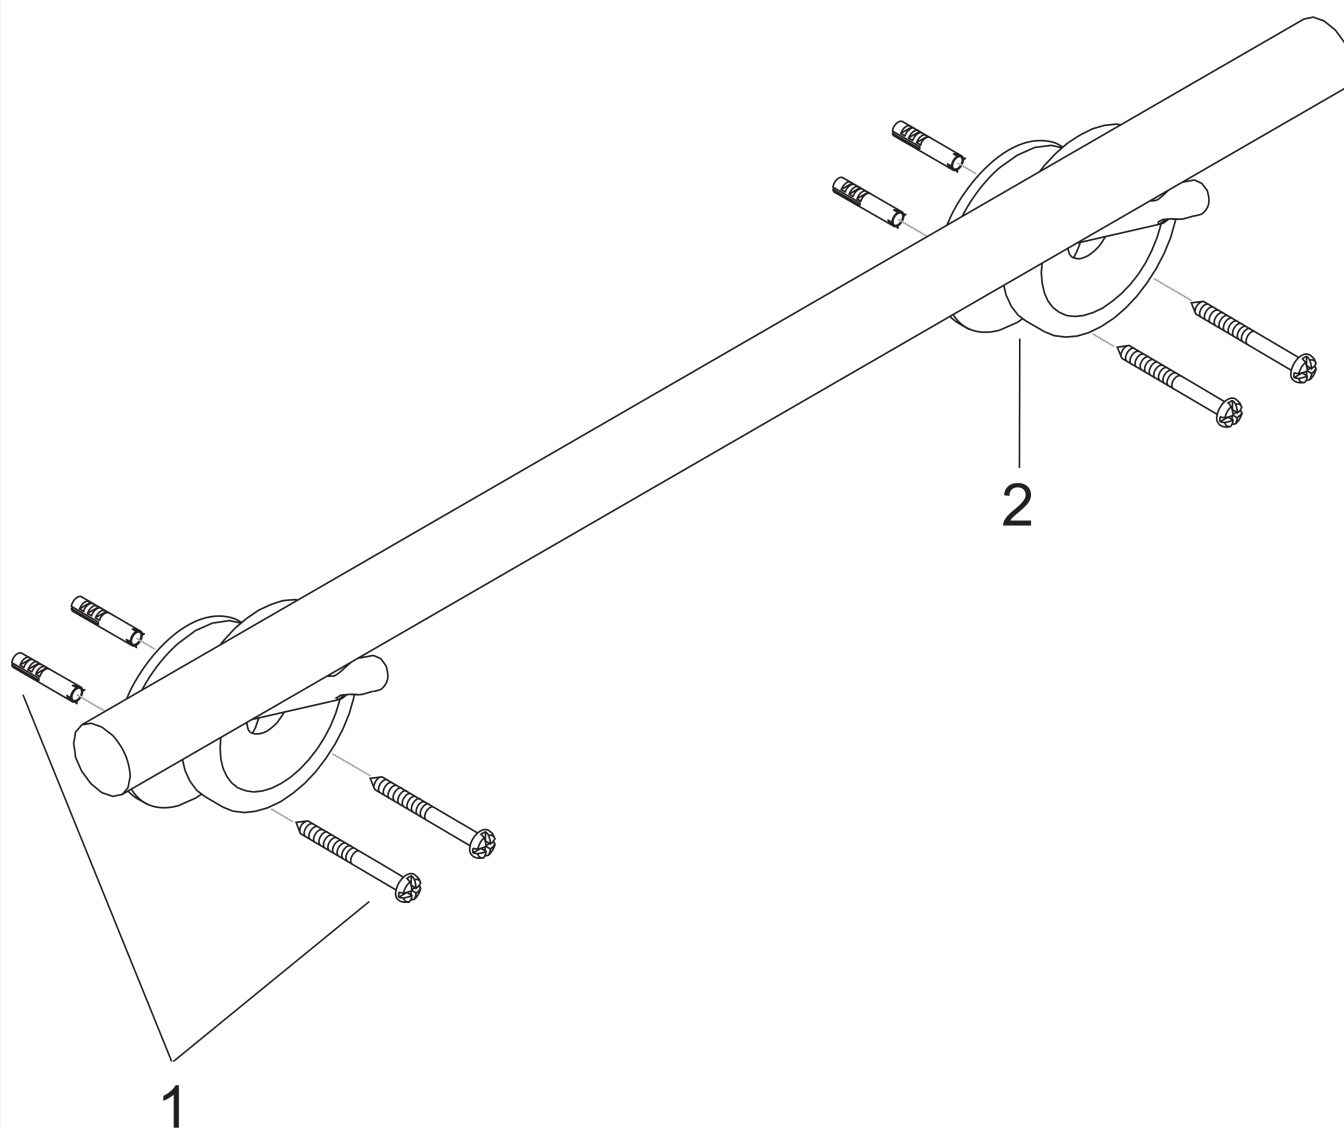

AXOR Starck
Bath towel rail 600 mm
Surfaces: **Chrome** Article Number: **40806000**

Description

product features

- material: metal
- wall-mounted
- length 730 mm

Product image

Scale drawing

AXOR Starck
Bath towel rail 600 mm
Surfaces: **Chrome** Article Number: **40806000**

Exploded Drawing

Year of production: >08/94

AXOR Starck
Bath towel rail 600 mm
 Surfaces: **Chrome** Article Number: **40806000**

Spare part list

Year of production: >08/94

Pos.	Description	Article Number	PC	PU
1	mounting set	40916000	0	1
2	escutcheon	97519000	0	1