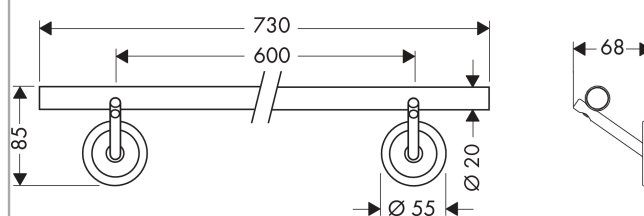

AXOR Starck
Bath towel rail 600 mm
Surfaces: **Chrome** Article Number: **40806000**

Description

product features

- material: metal
- wall-mounted
- length 730 mm

Product image

Scale drawing

AXOR Starck
Bath towel rail 600 mm
Surfaces: **Chrome** Article Number: **40806000**

Exploded Drawing

Year of production: >08/94

AXOR Starck
Bath towel rail 600 mm
 Surfaces: **Chrome** Article Number: **40806000**

Spare part list

Year of production: >08/94

Pos.	Description	Article Number	PC	PU
1	mounting set	40916000	0	1
2	escutcheon	97519000	0	1