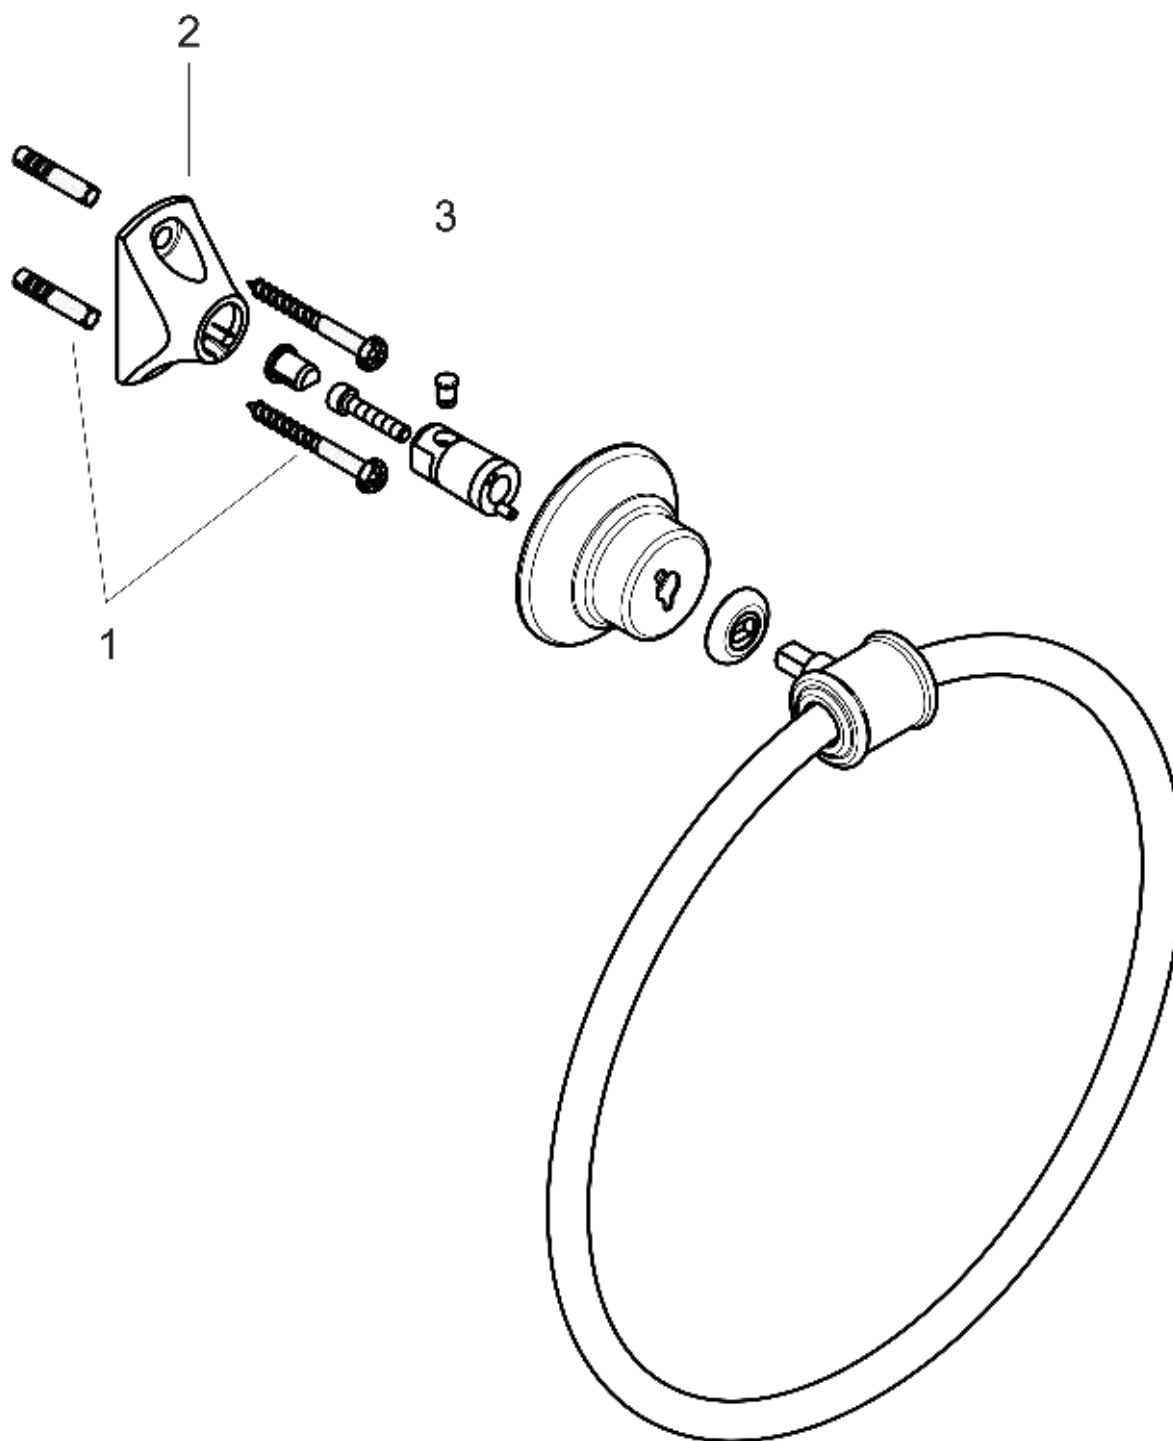

AXOR Montreux
Towel ring
Surfaces: **Chrome**

Article Number: **42021000**

Description

product features

- material: metal
- wall-mounted

Product image

Scale drawing

**AXOR Montreux
Towel ring**

Surfaces: **Chrome** Article Number: **42021000**

Exploded Drawing

Year of production: >05/06

**AXOR Montreux
Towel ring**

Surfaces: **Chrome** Article Number: **42021000**

Spare part list

Year of production: >05/06

Pos.	Description	Article Number	PC	PU
1	mounting set	40915000	0	1
2	support element	96341000	0	1
3	pin	97546000	0	1